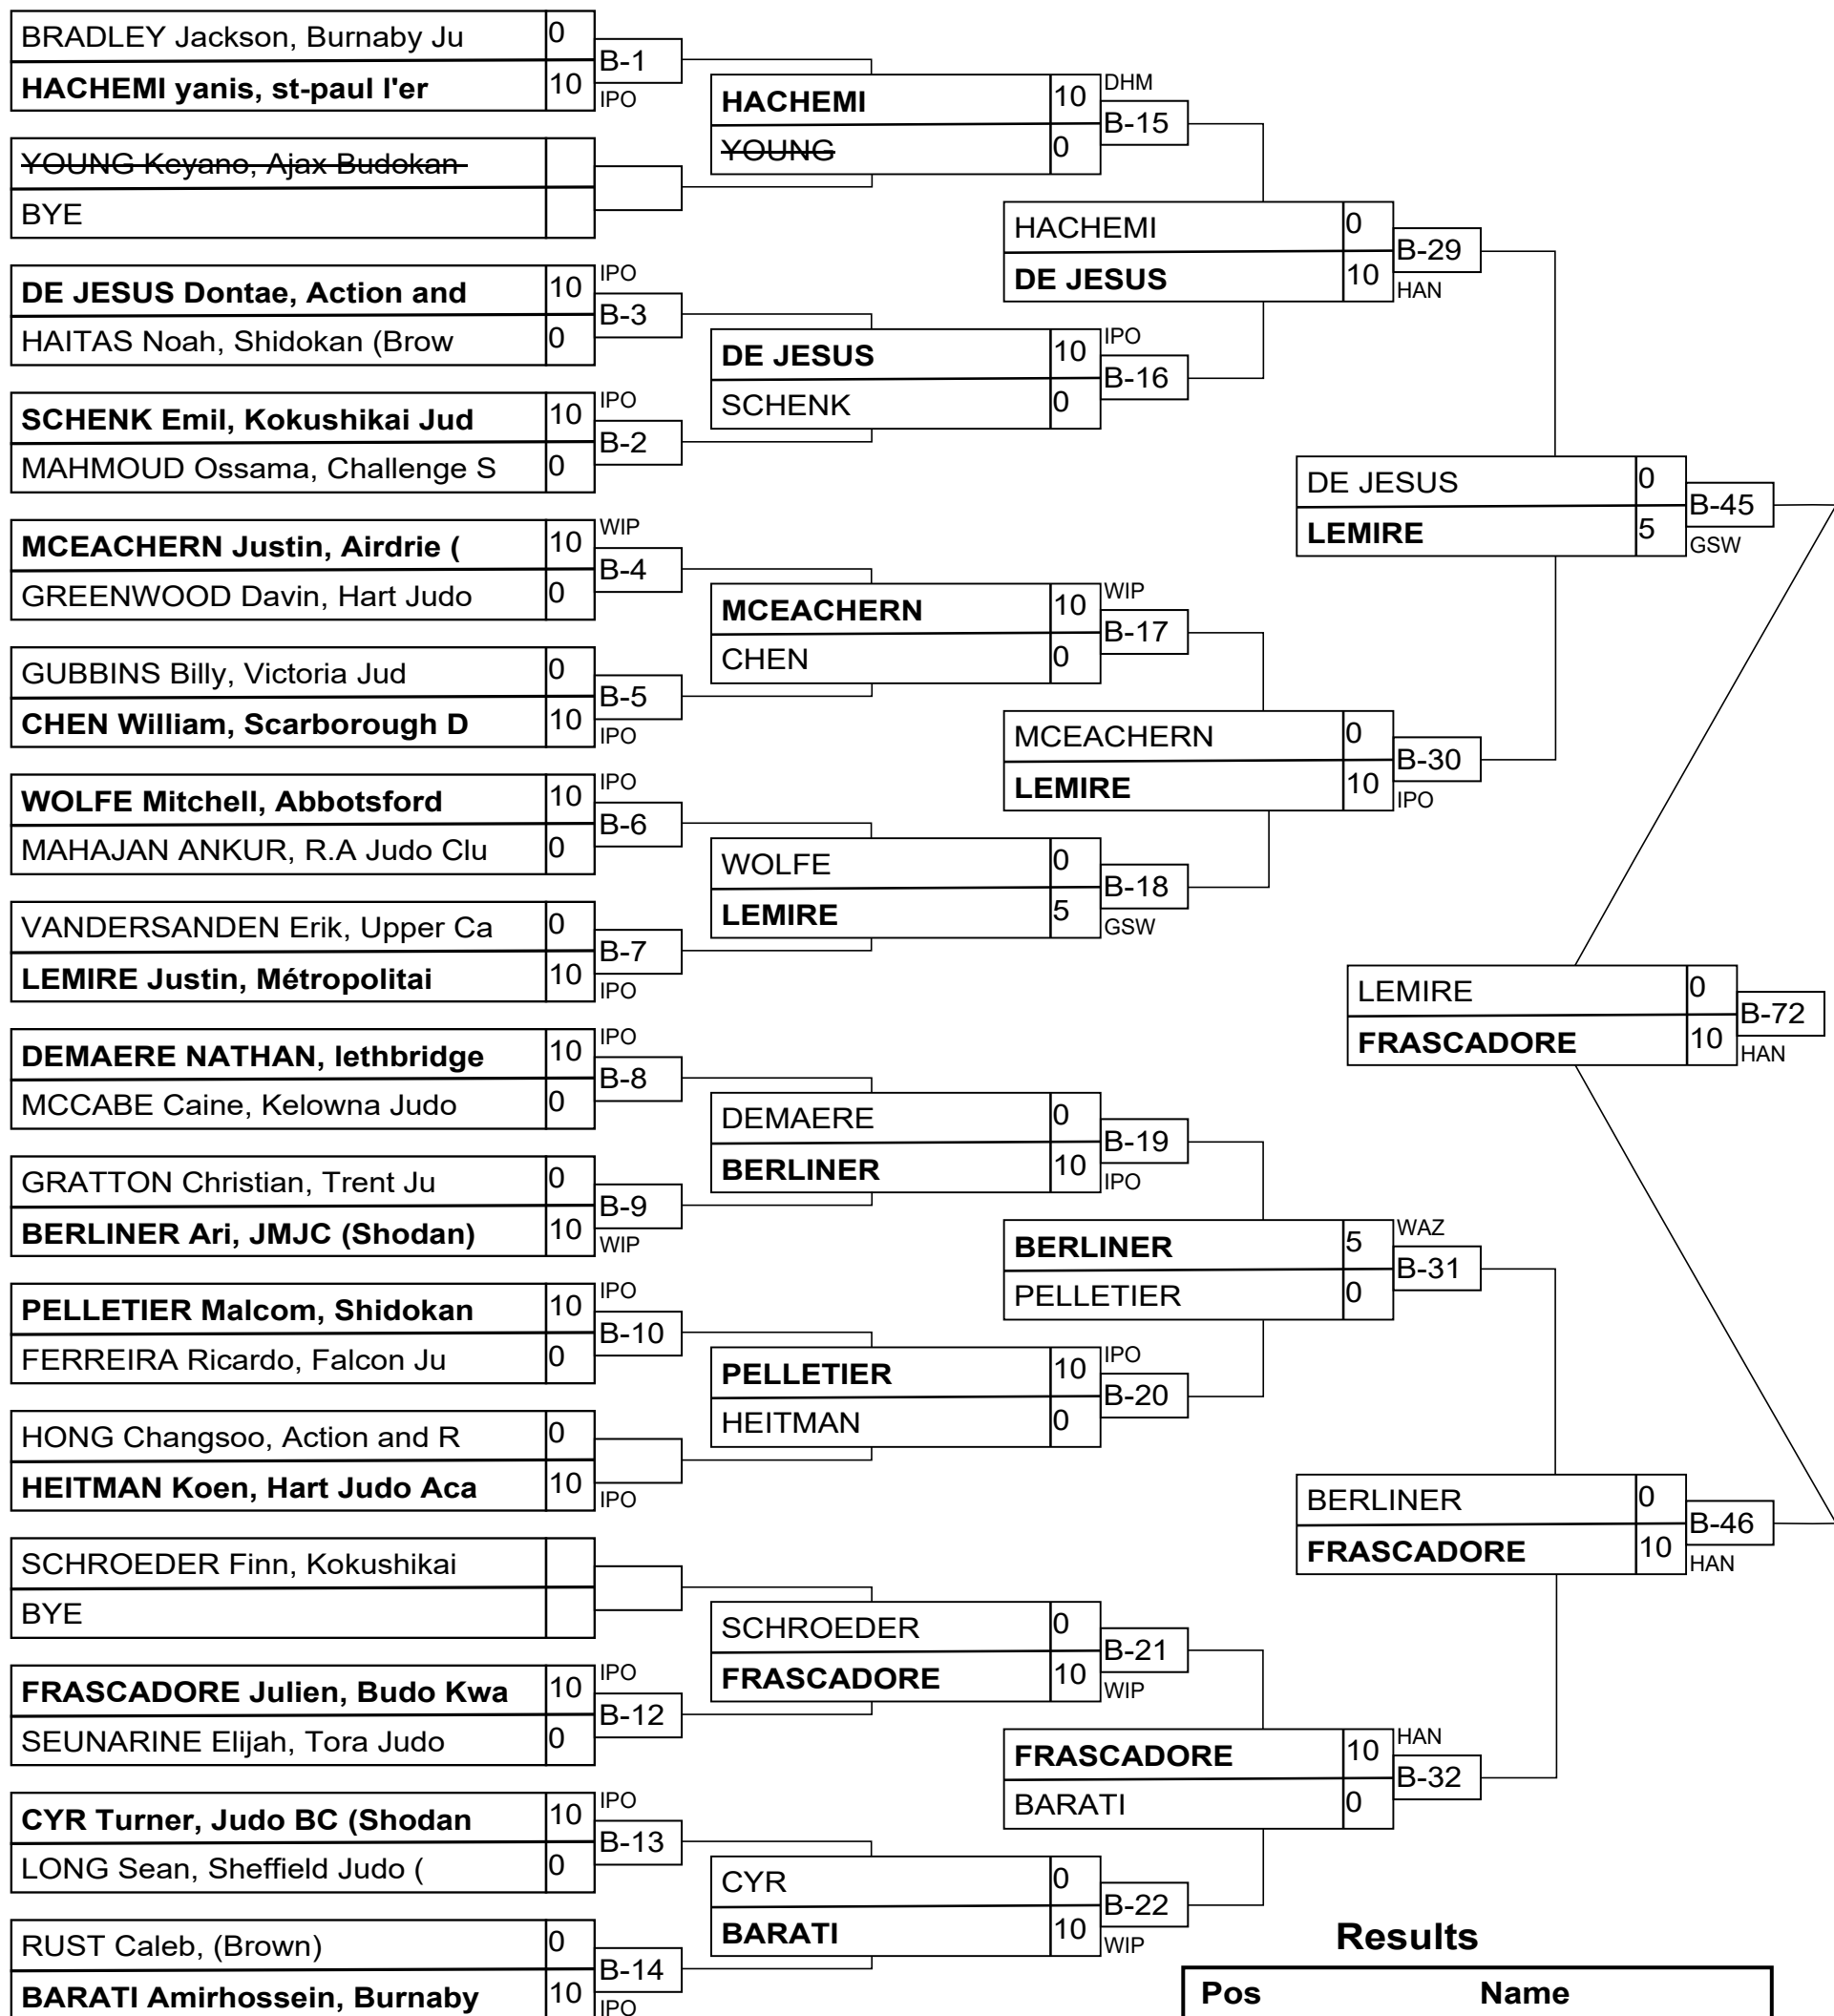

Senior Advanced Men -60kg

Pos	Name
1	CHALA Hakim, Kiseki Judo
2	DEMAERE Joel, lethbridge
3	DAVIAU Benjamin, St-Hyac
3	BLACQUIERE Arno, Judokas

Senior Advanced Men -60kg

Senior Advanced Men -66kg

Results	
Pos	Name
1	FRASCADORE Julien, Budo
2	LEMIRE Justin, Métropoli
3	MAHMOUD Ossama, Challeng
3	BERLINER Ari, JMJC (Shod