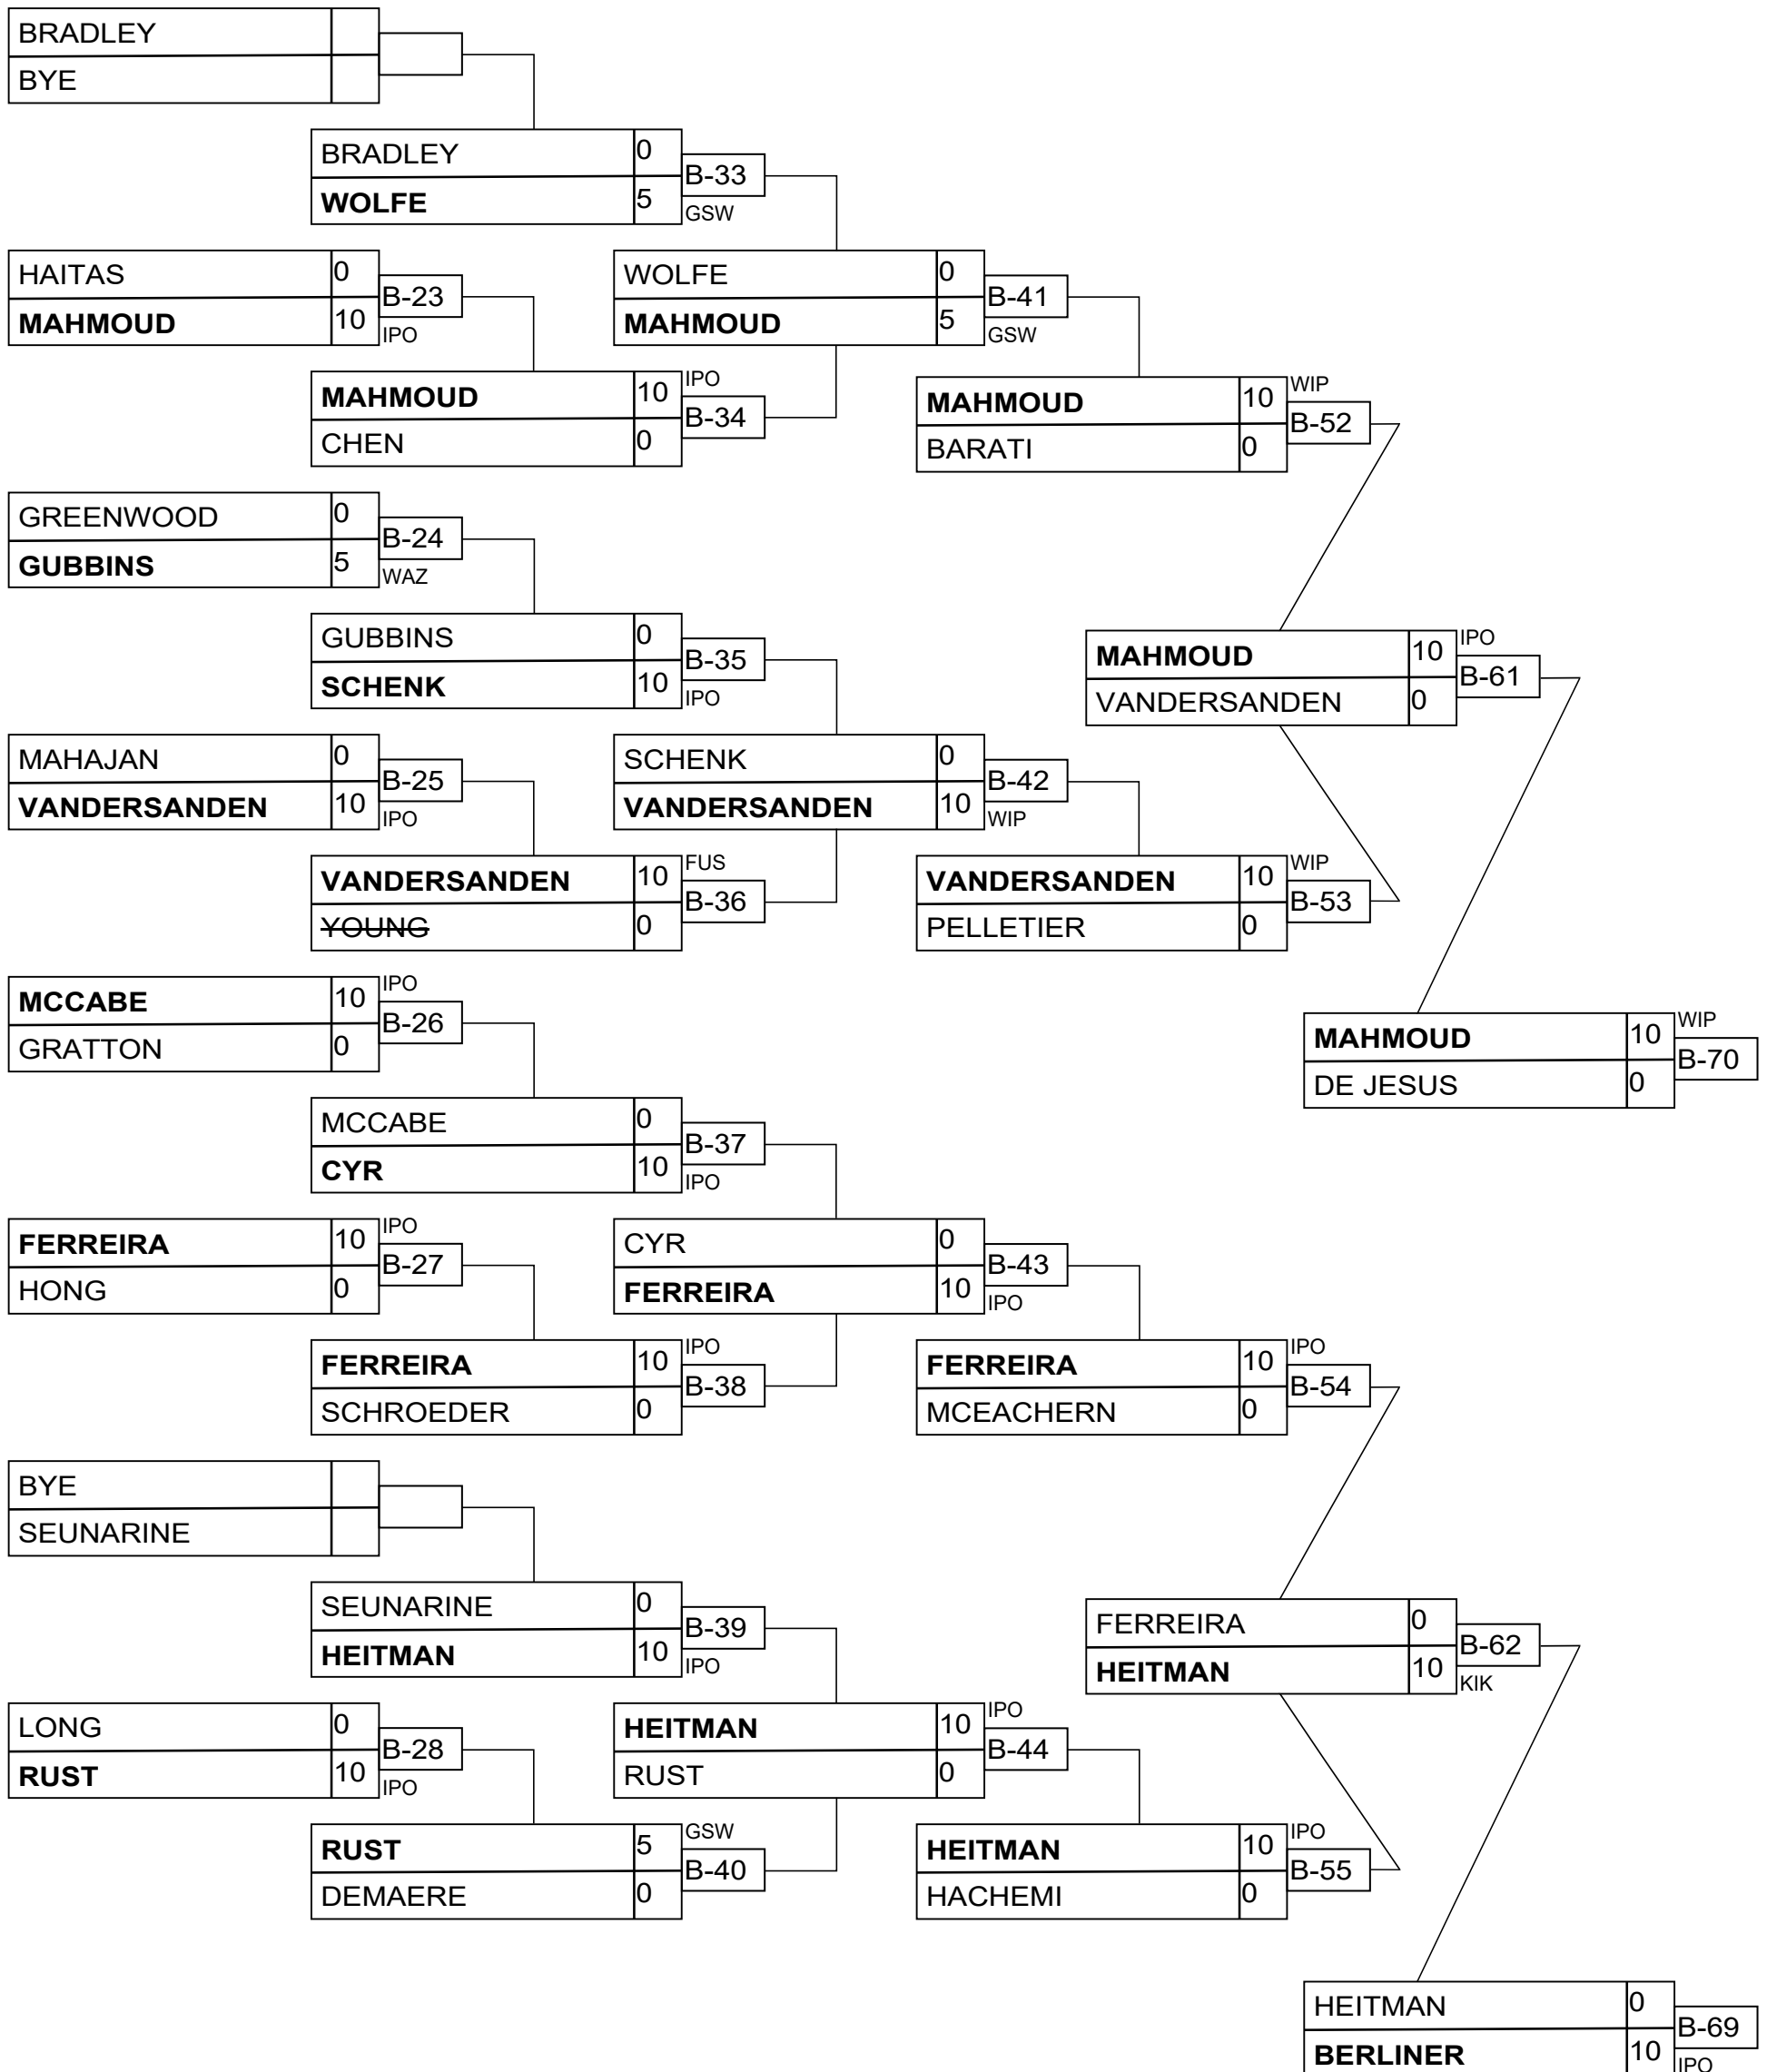

Senior Advanced Men -66kg