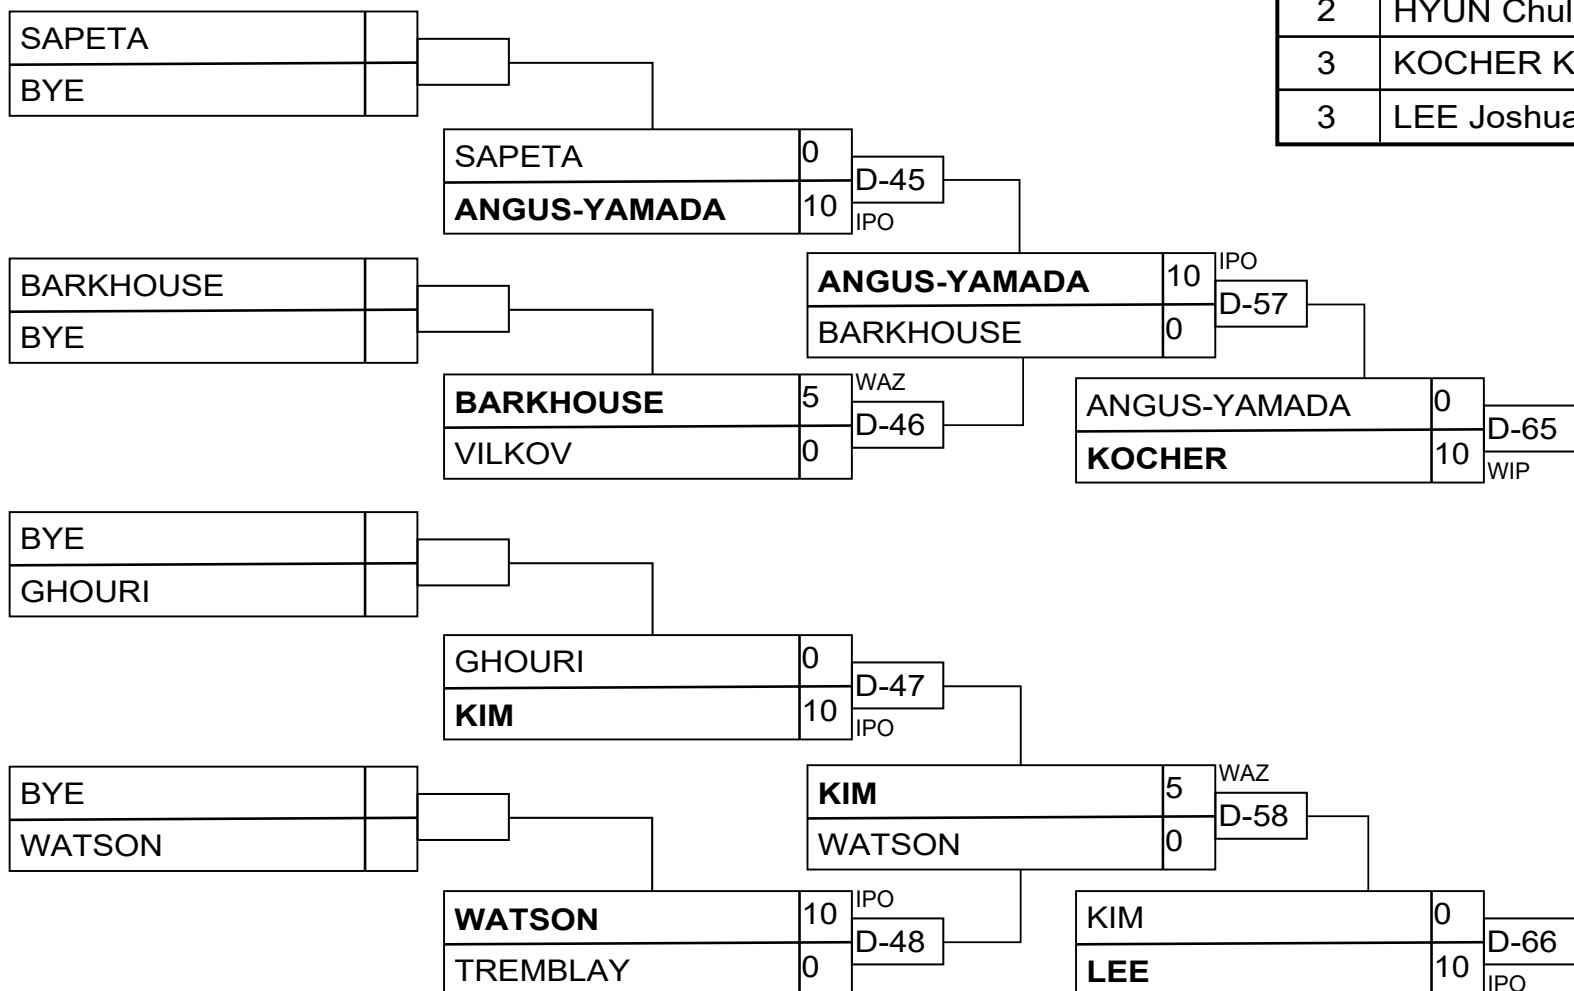

Results

Pos	Name
1	NOBERT Seth, Kowdokwai
2	KUYVENHOVEN Joshua, Victoria Judo Club
3	SHARMA Anish, Trent Judo Club

Senior Novice Men Light-Heavy

Results

Pos	Name
1	RICHARDSON Kai, Williams
2	HYUN Chul Woong, Cloverd
3	KOCHER Kurt, Kohbukan Si
3	LEE Joshua, Cloverdale J