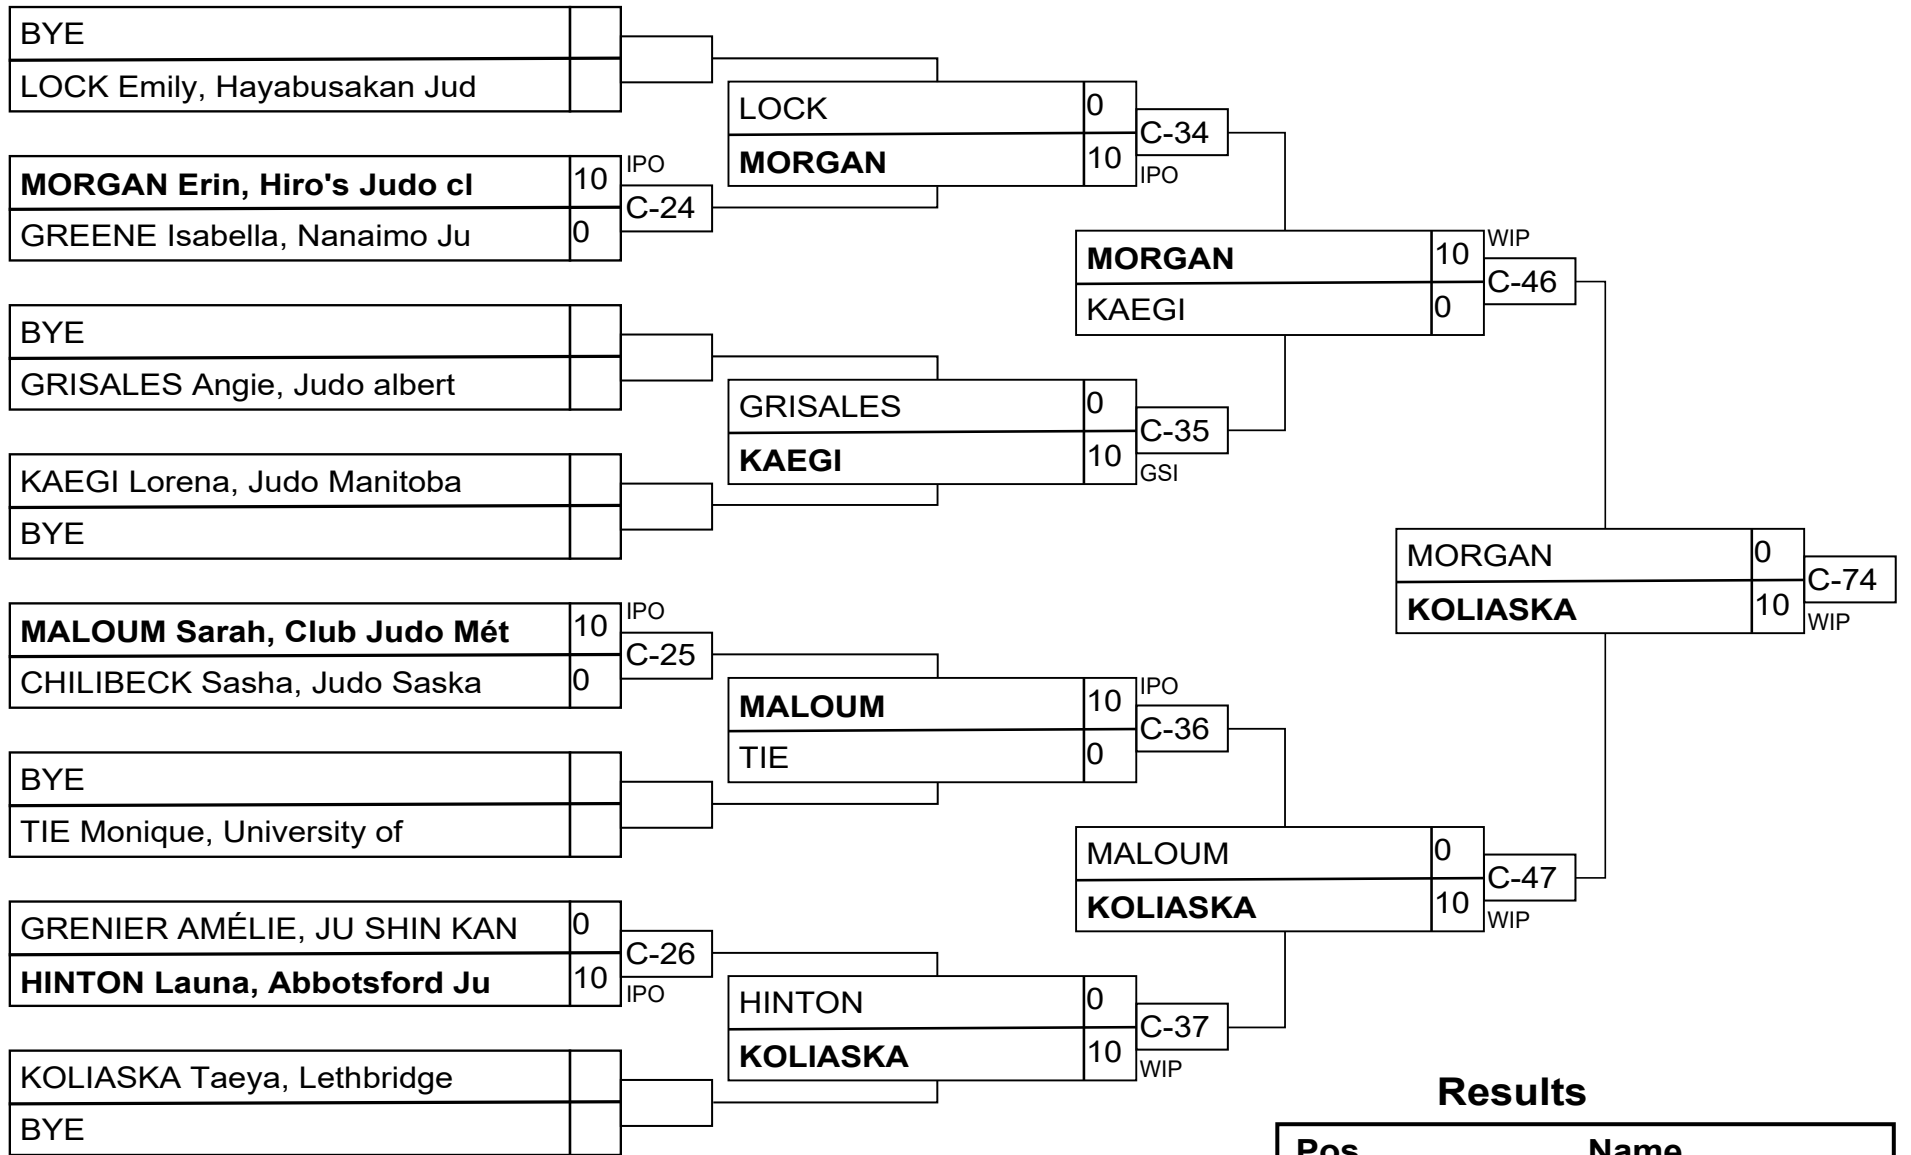

Senior Advanced Men -81kg

Senior Advanced Men +100kg

Senior Advanced Women -48kg

Senior Advanced Women -52kg

Results

Pos	Name
1	KOLIASKA Taeya, Lethbrid
2	MORGAN Erin, Hiro's Judo
3	KAEGI Lorena, Judo Mani
3	MALOUM Sarah, Club Judo