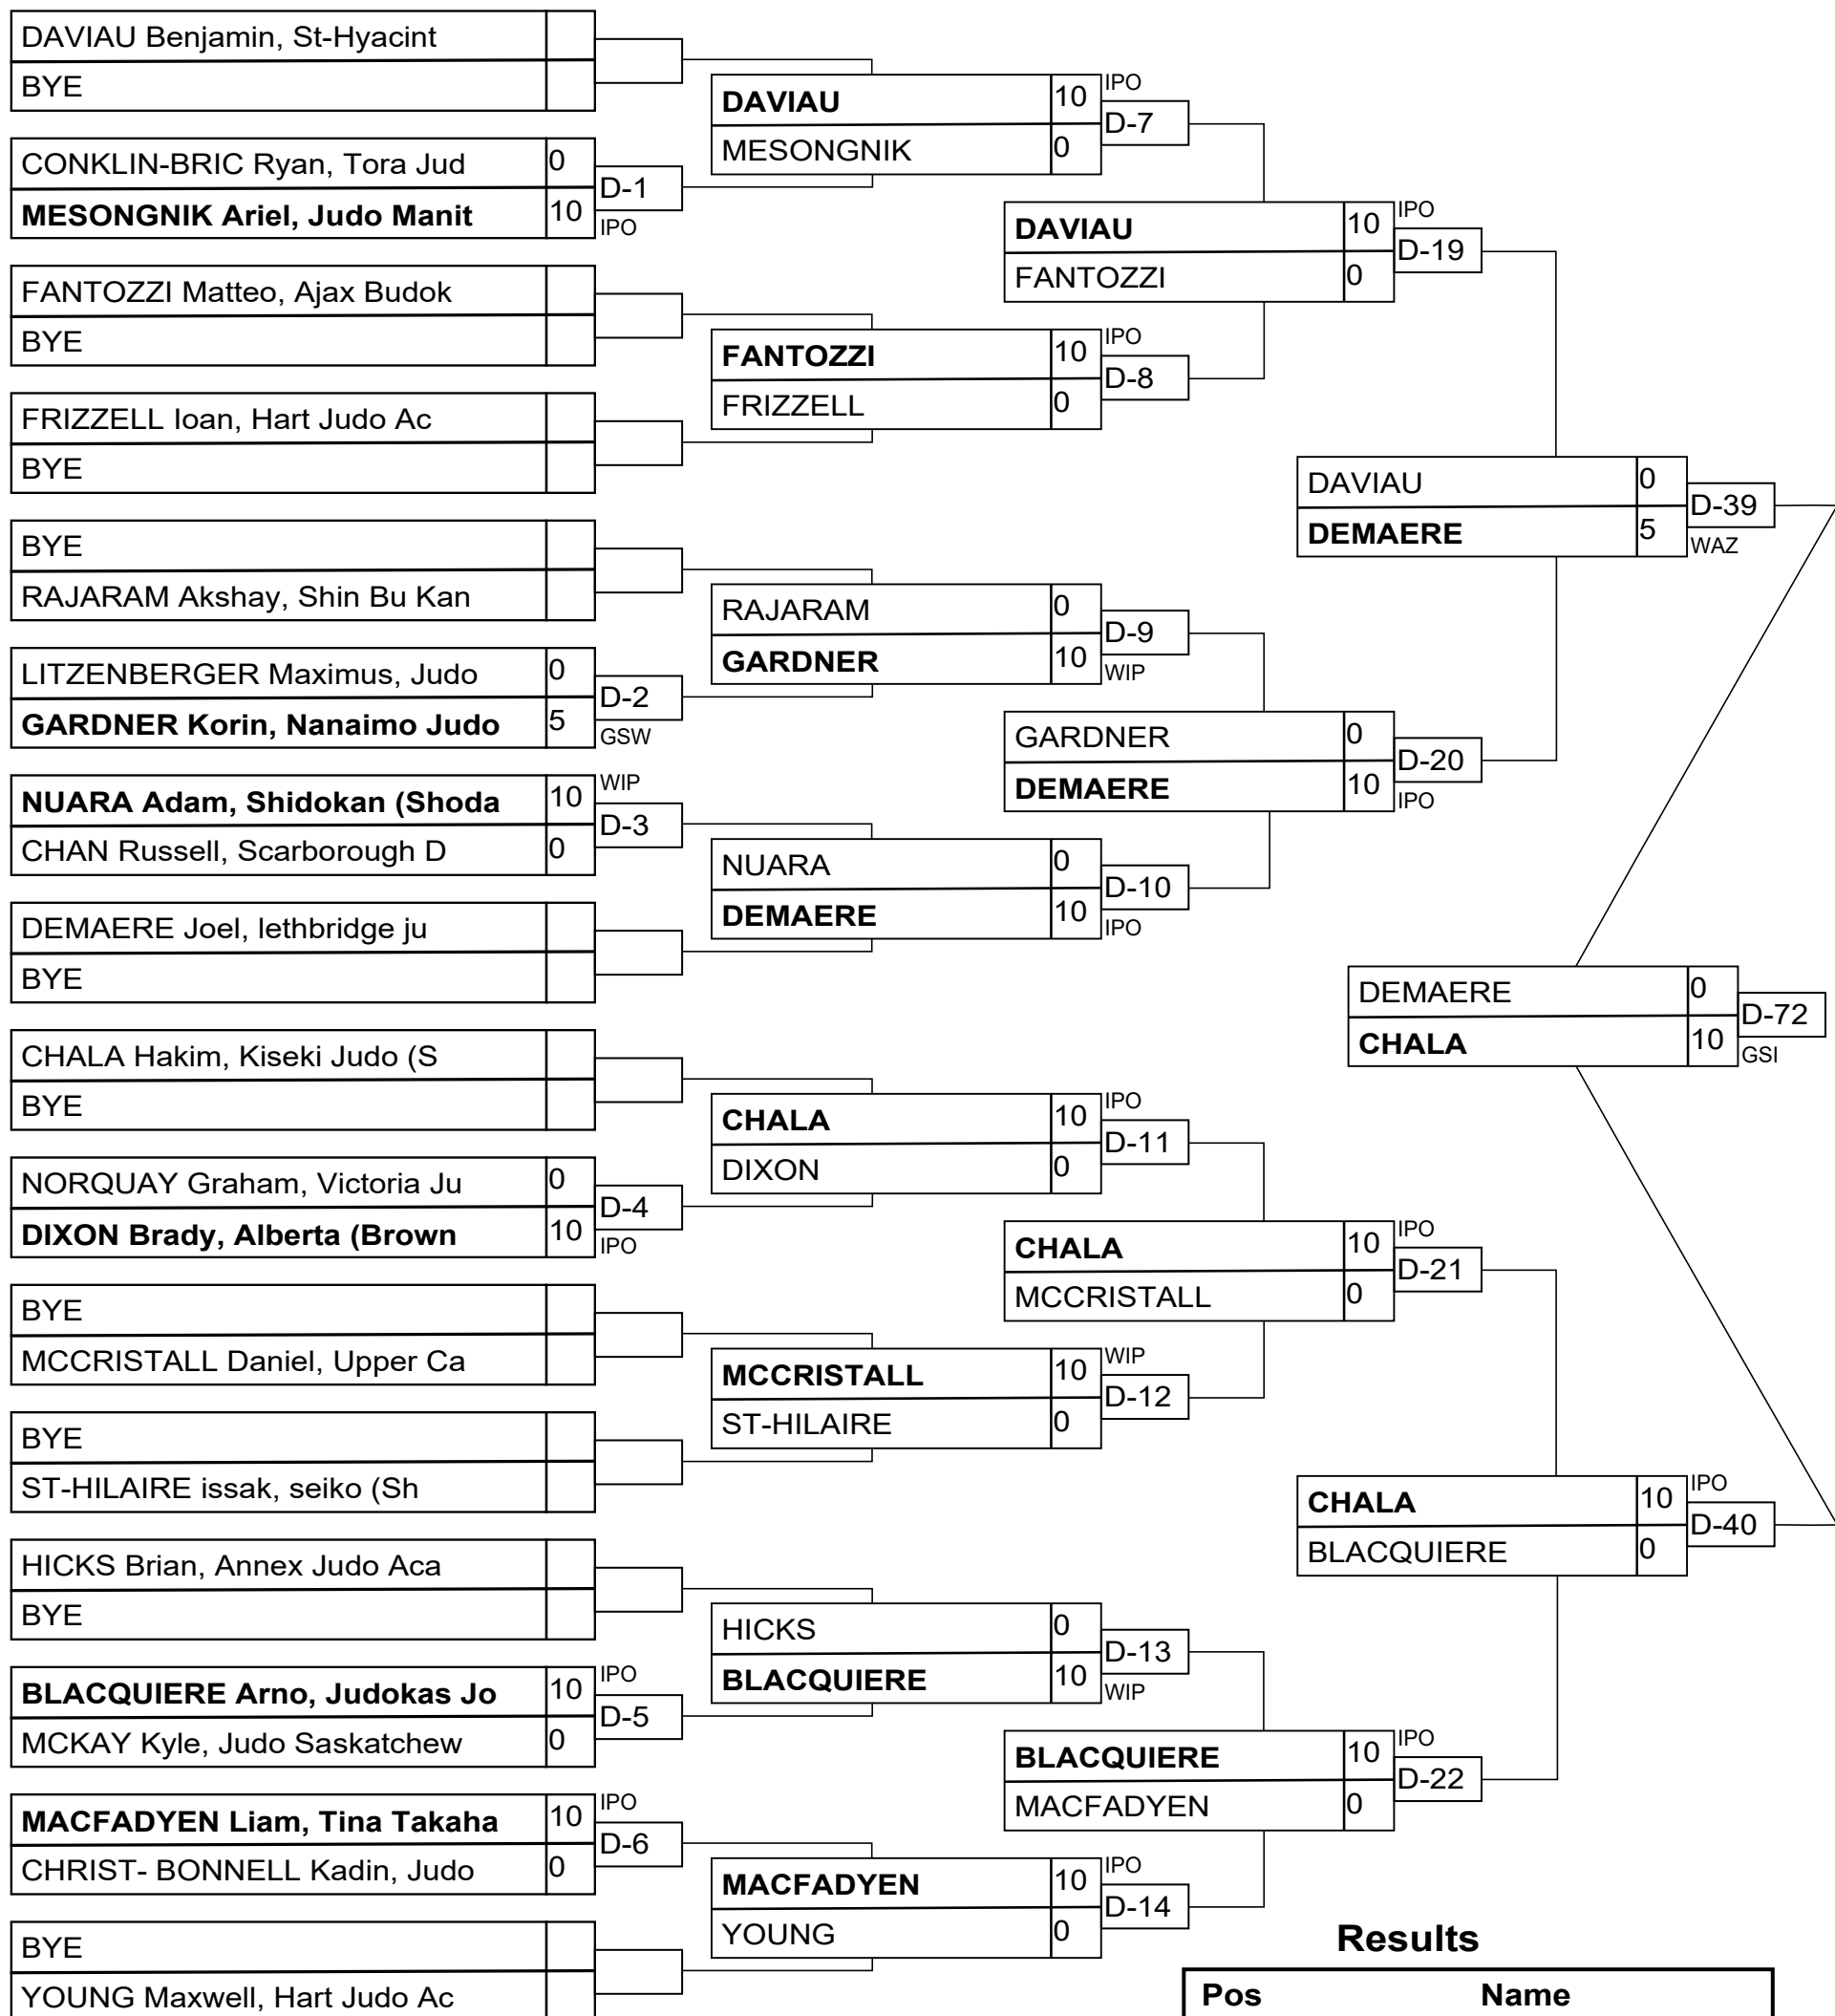

Senior Advanced Men -60kg

Pos	Name
1	CHALA Hakim, Kiseki Judo
2	DEMAERE Joel, lethbridge
3	DAVIAU Benjamin, St-Hyac
3	BLACQUIERE Arno, Judokas

Senior Advanced Men -60kg

Senior Advanced Men -66kg

Results	
Pos	Name
1	FRASCADORE Julien, Budo
2	LEMIRE Justin, Métropoli
3	MAHMOUD Ossama, Challeng
3	BERLINER Ari, JMJC (Shod