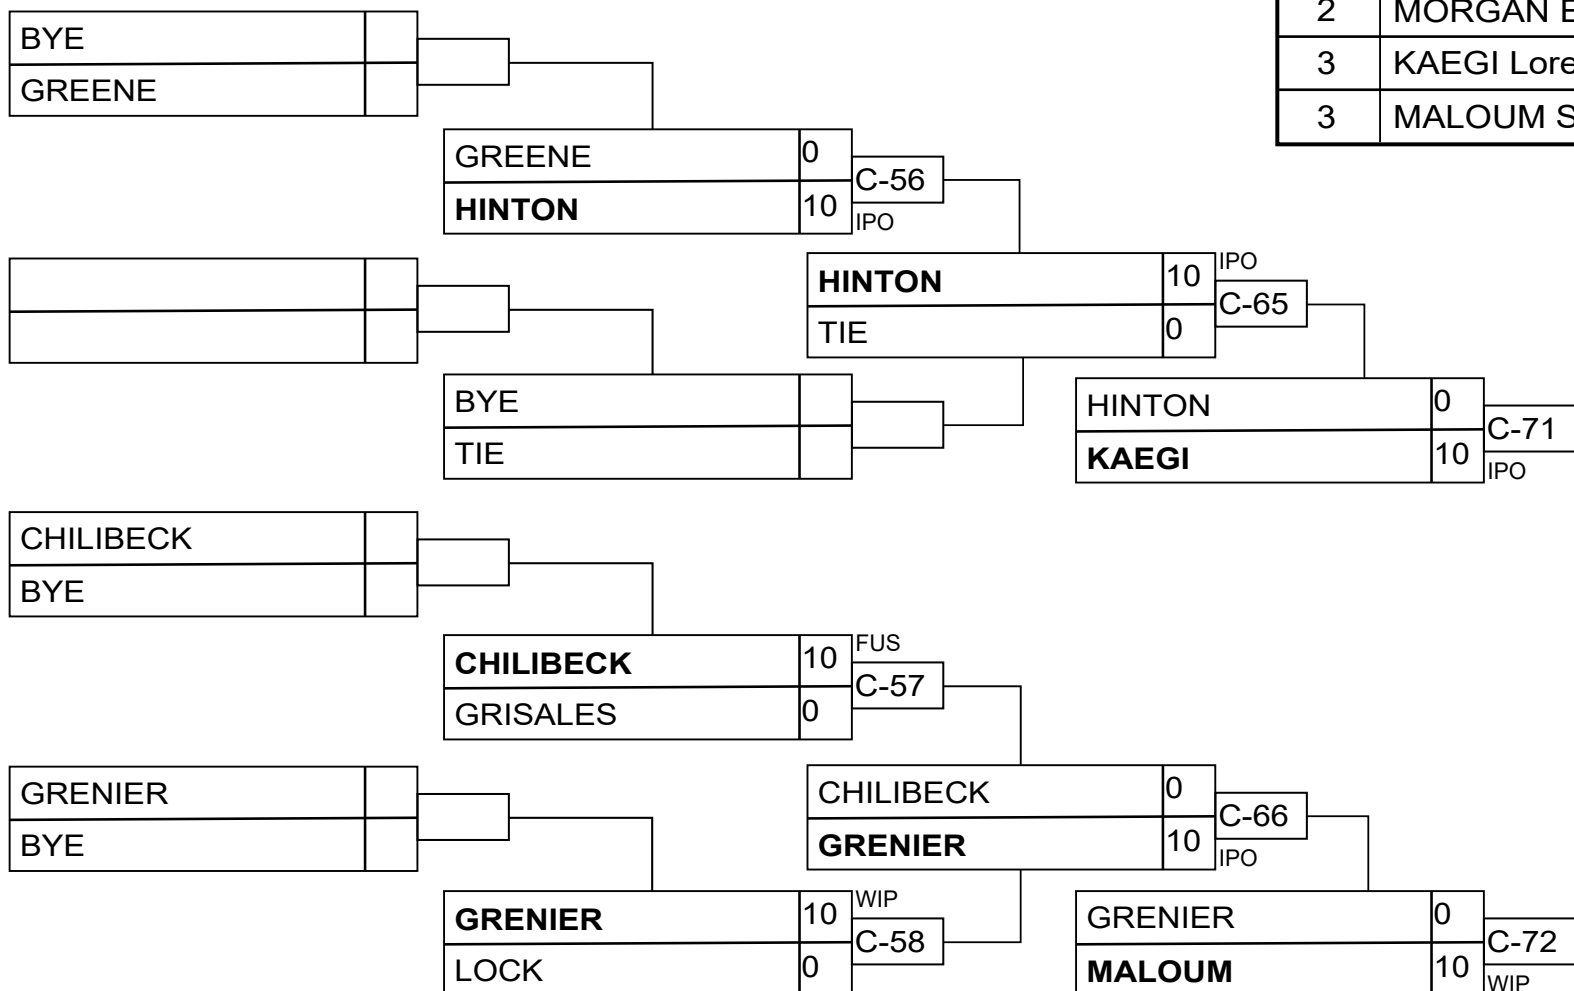

Senior Advanced Men -81kg

Senior Advanced Men +100kg

Senior Advanced Women -48kg

Senior Advanced Women -52kg

Results

Pos	Name
1	KOLIASKA Taeya, Lethbrid
2	MORGAN Erin, Hiro's Judo
3	KAEGI Lorena, Judo Mani
3	MALOUM Sarah, Club Judo