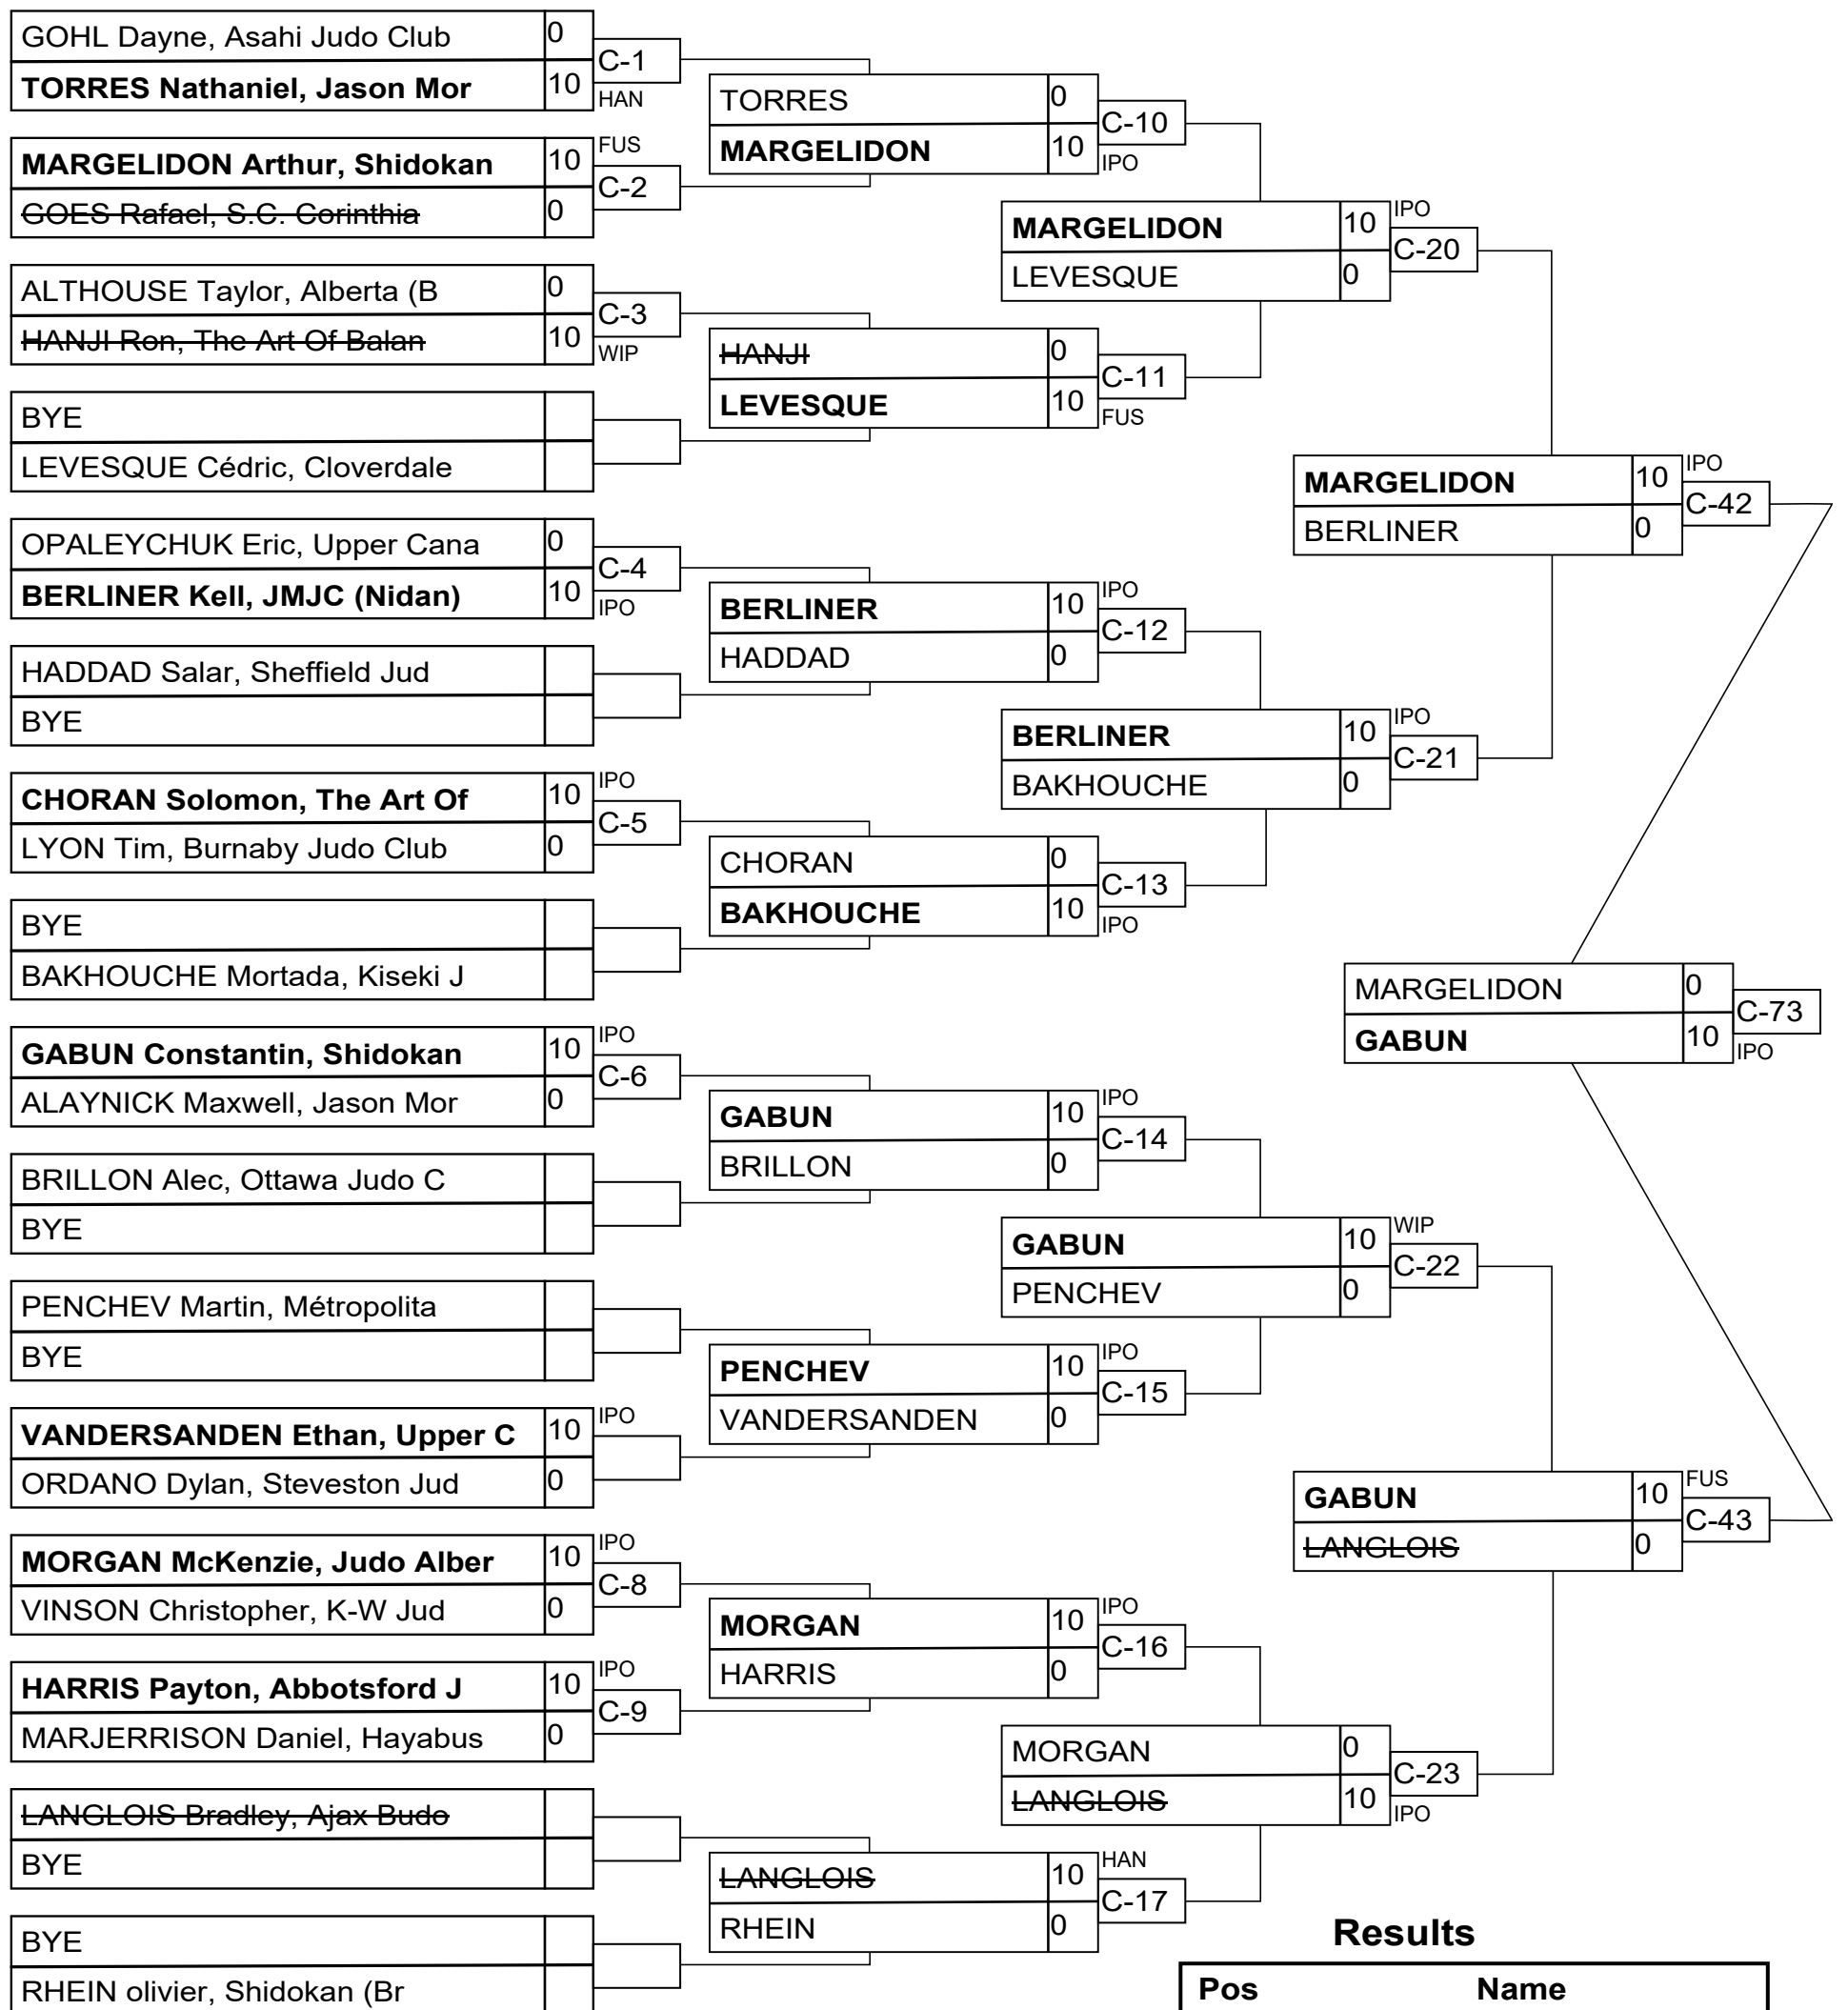

Senior Advanced Men -66kg

Senior Advanced Men -73kg

Senior Advanced Men -73kg

Senior Advanced Men -81kg

Results

Pos	Name
1	GABUN Constantin, Shidok
2	MARGELIDON Arthur, Shido
3	BERLINER Kell, JMJC (Nid
3	RHEIN olivier, Shidokan