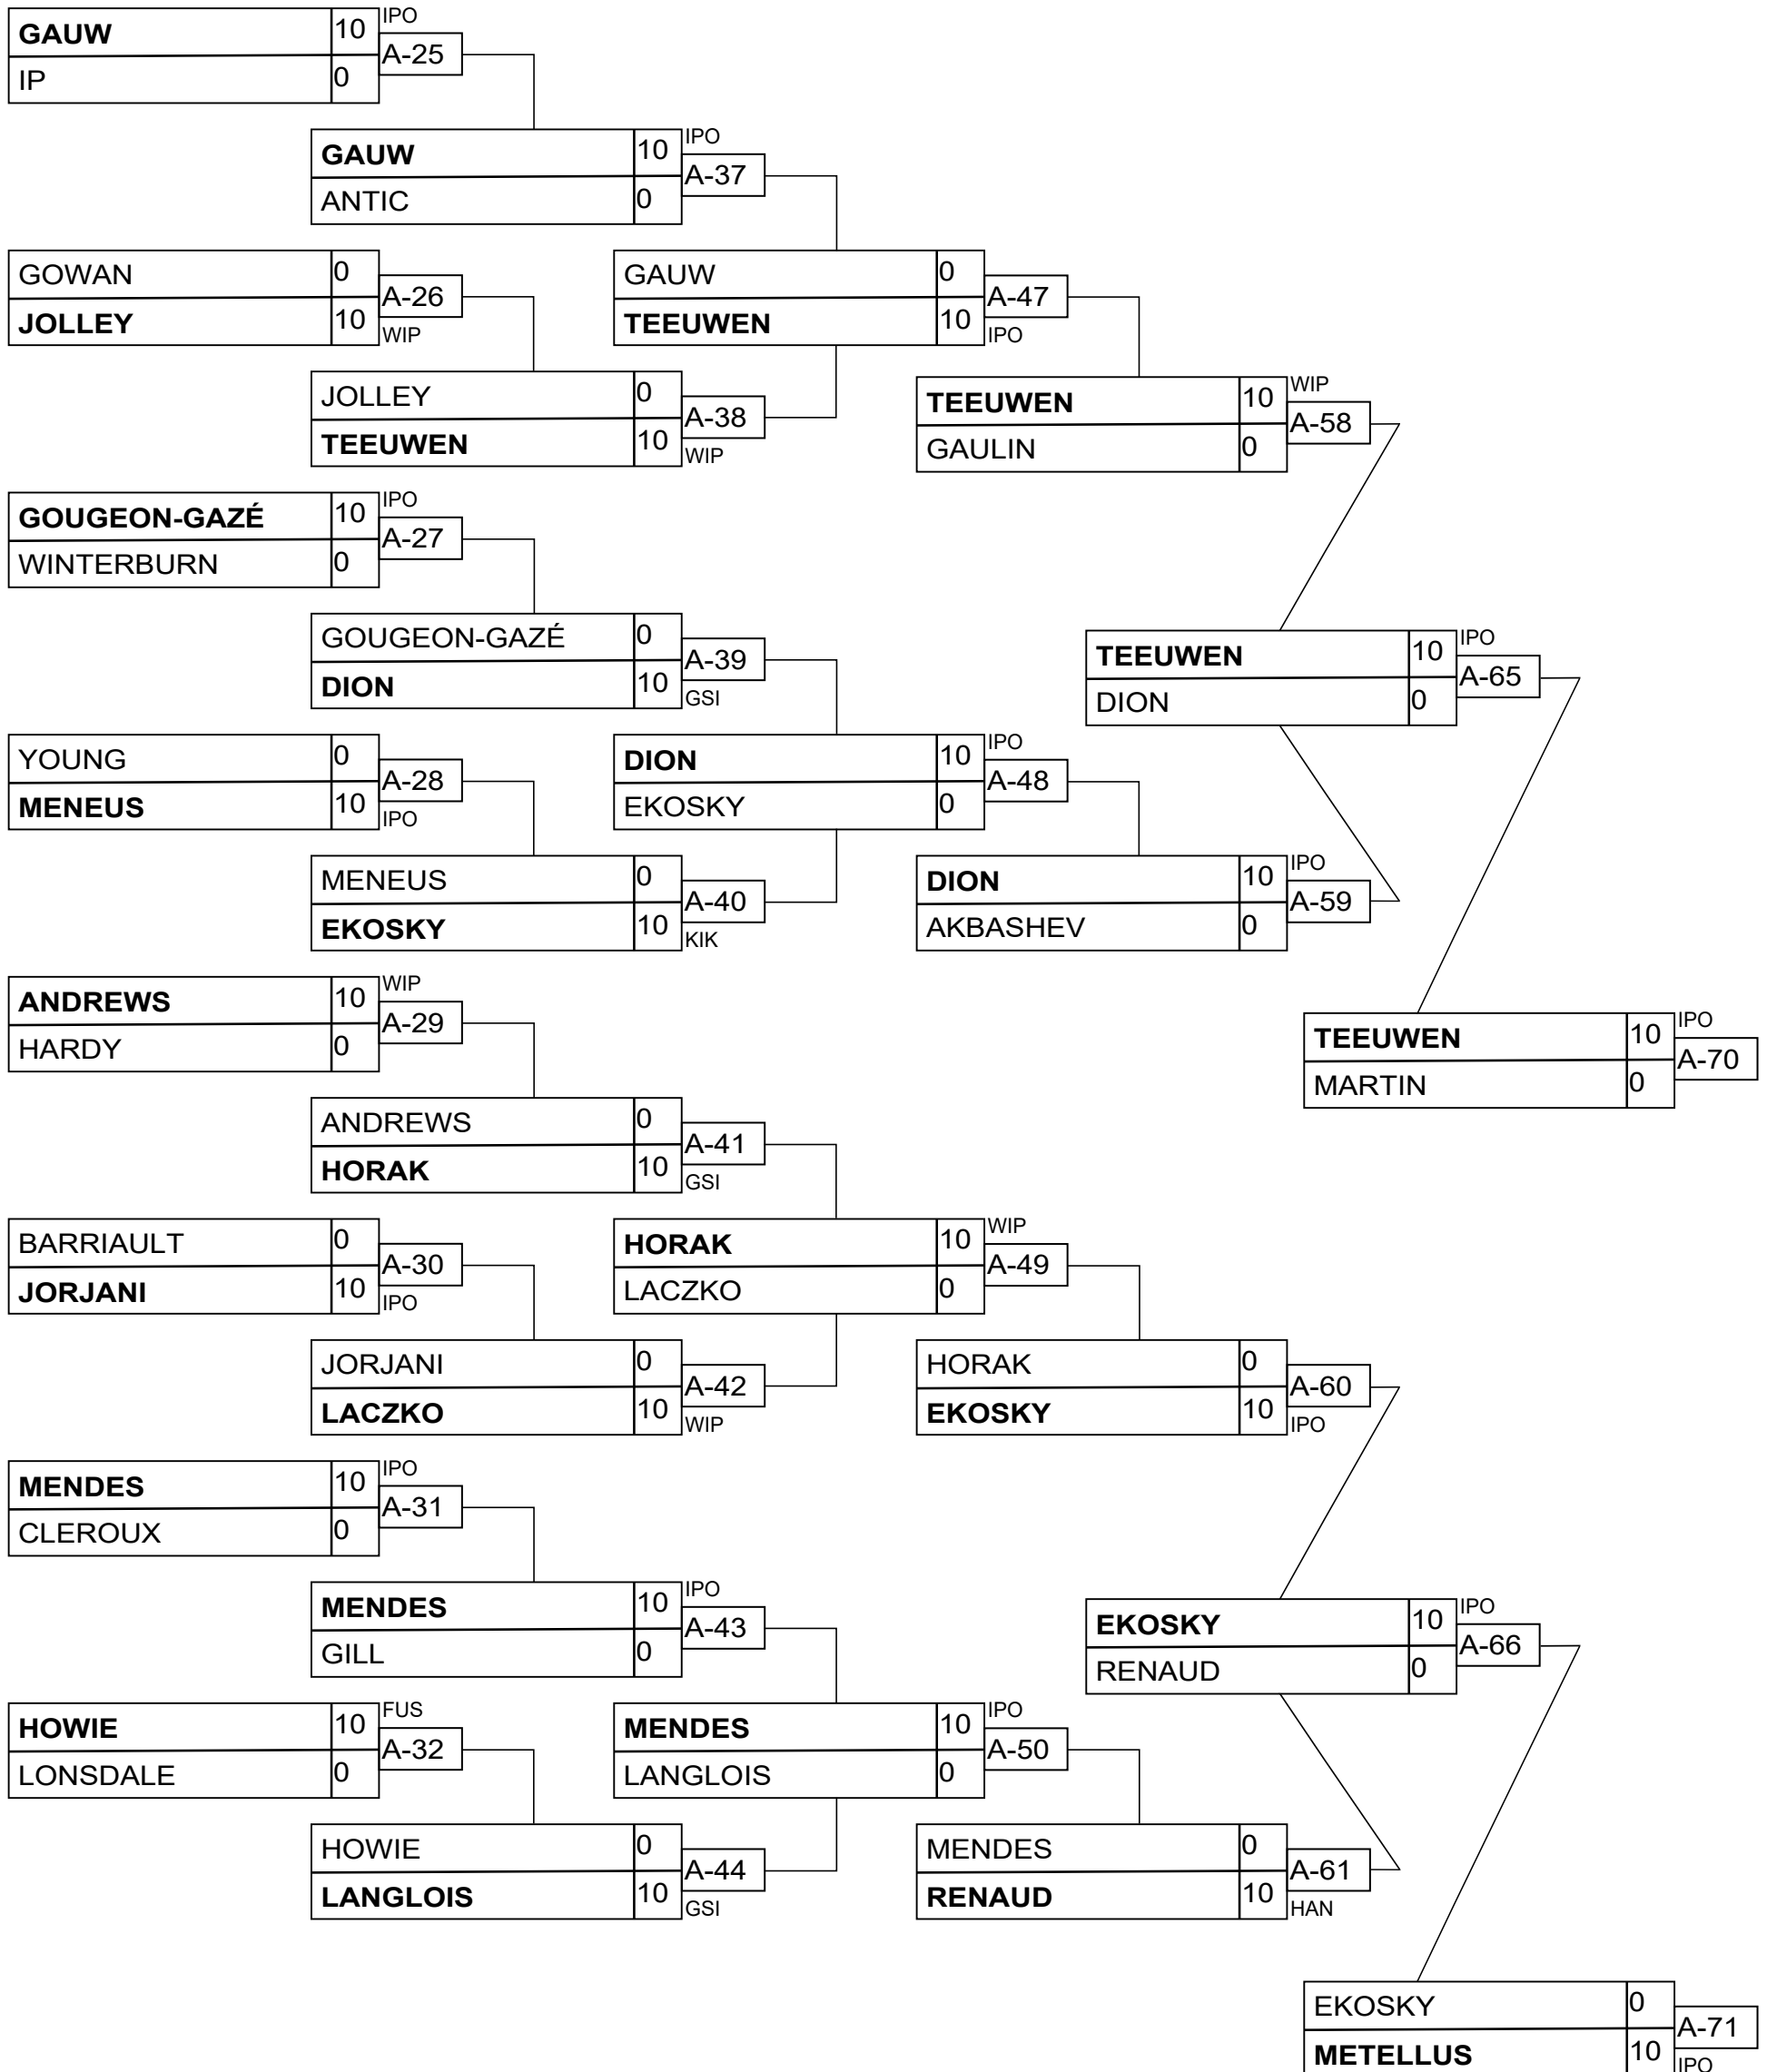

Senior Advanced Men -73kg