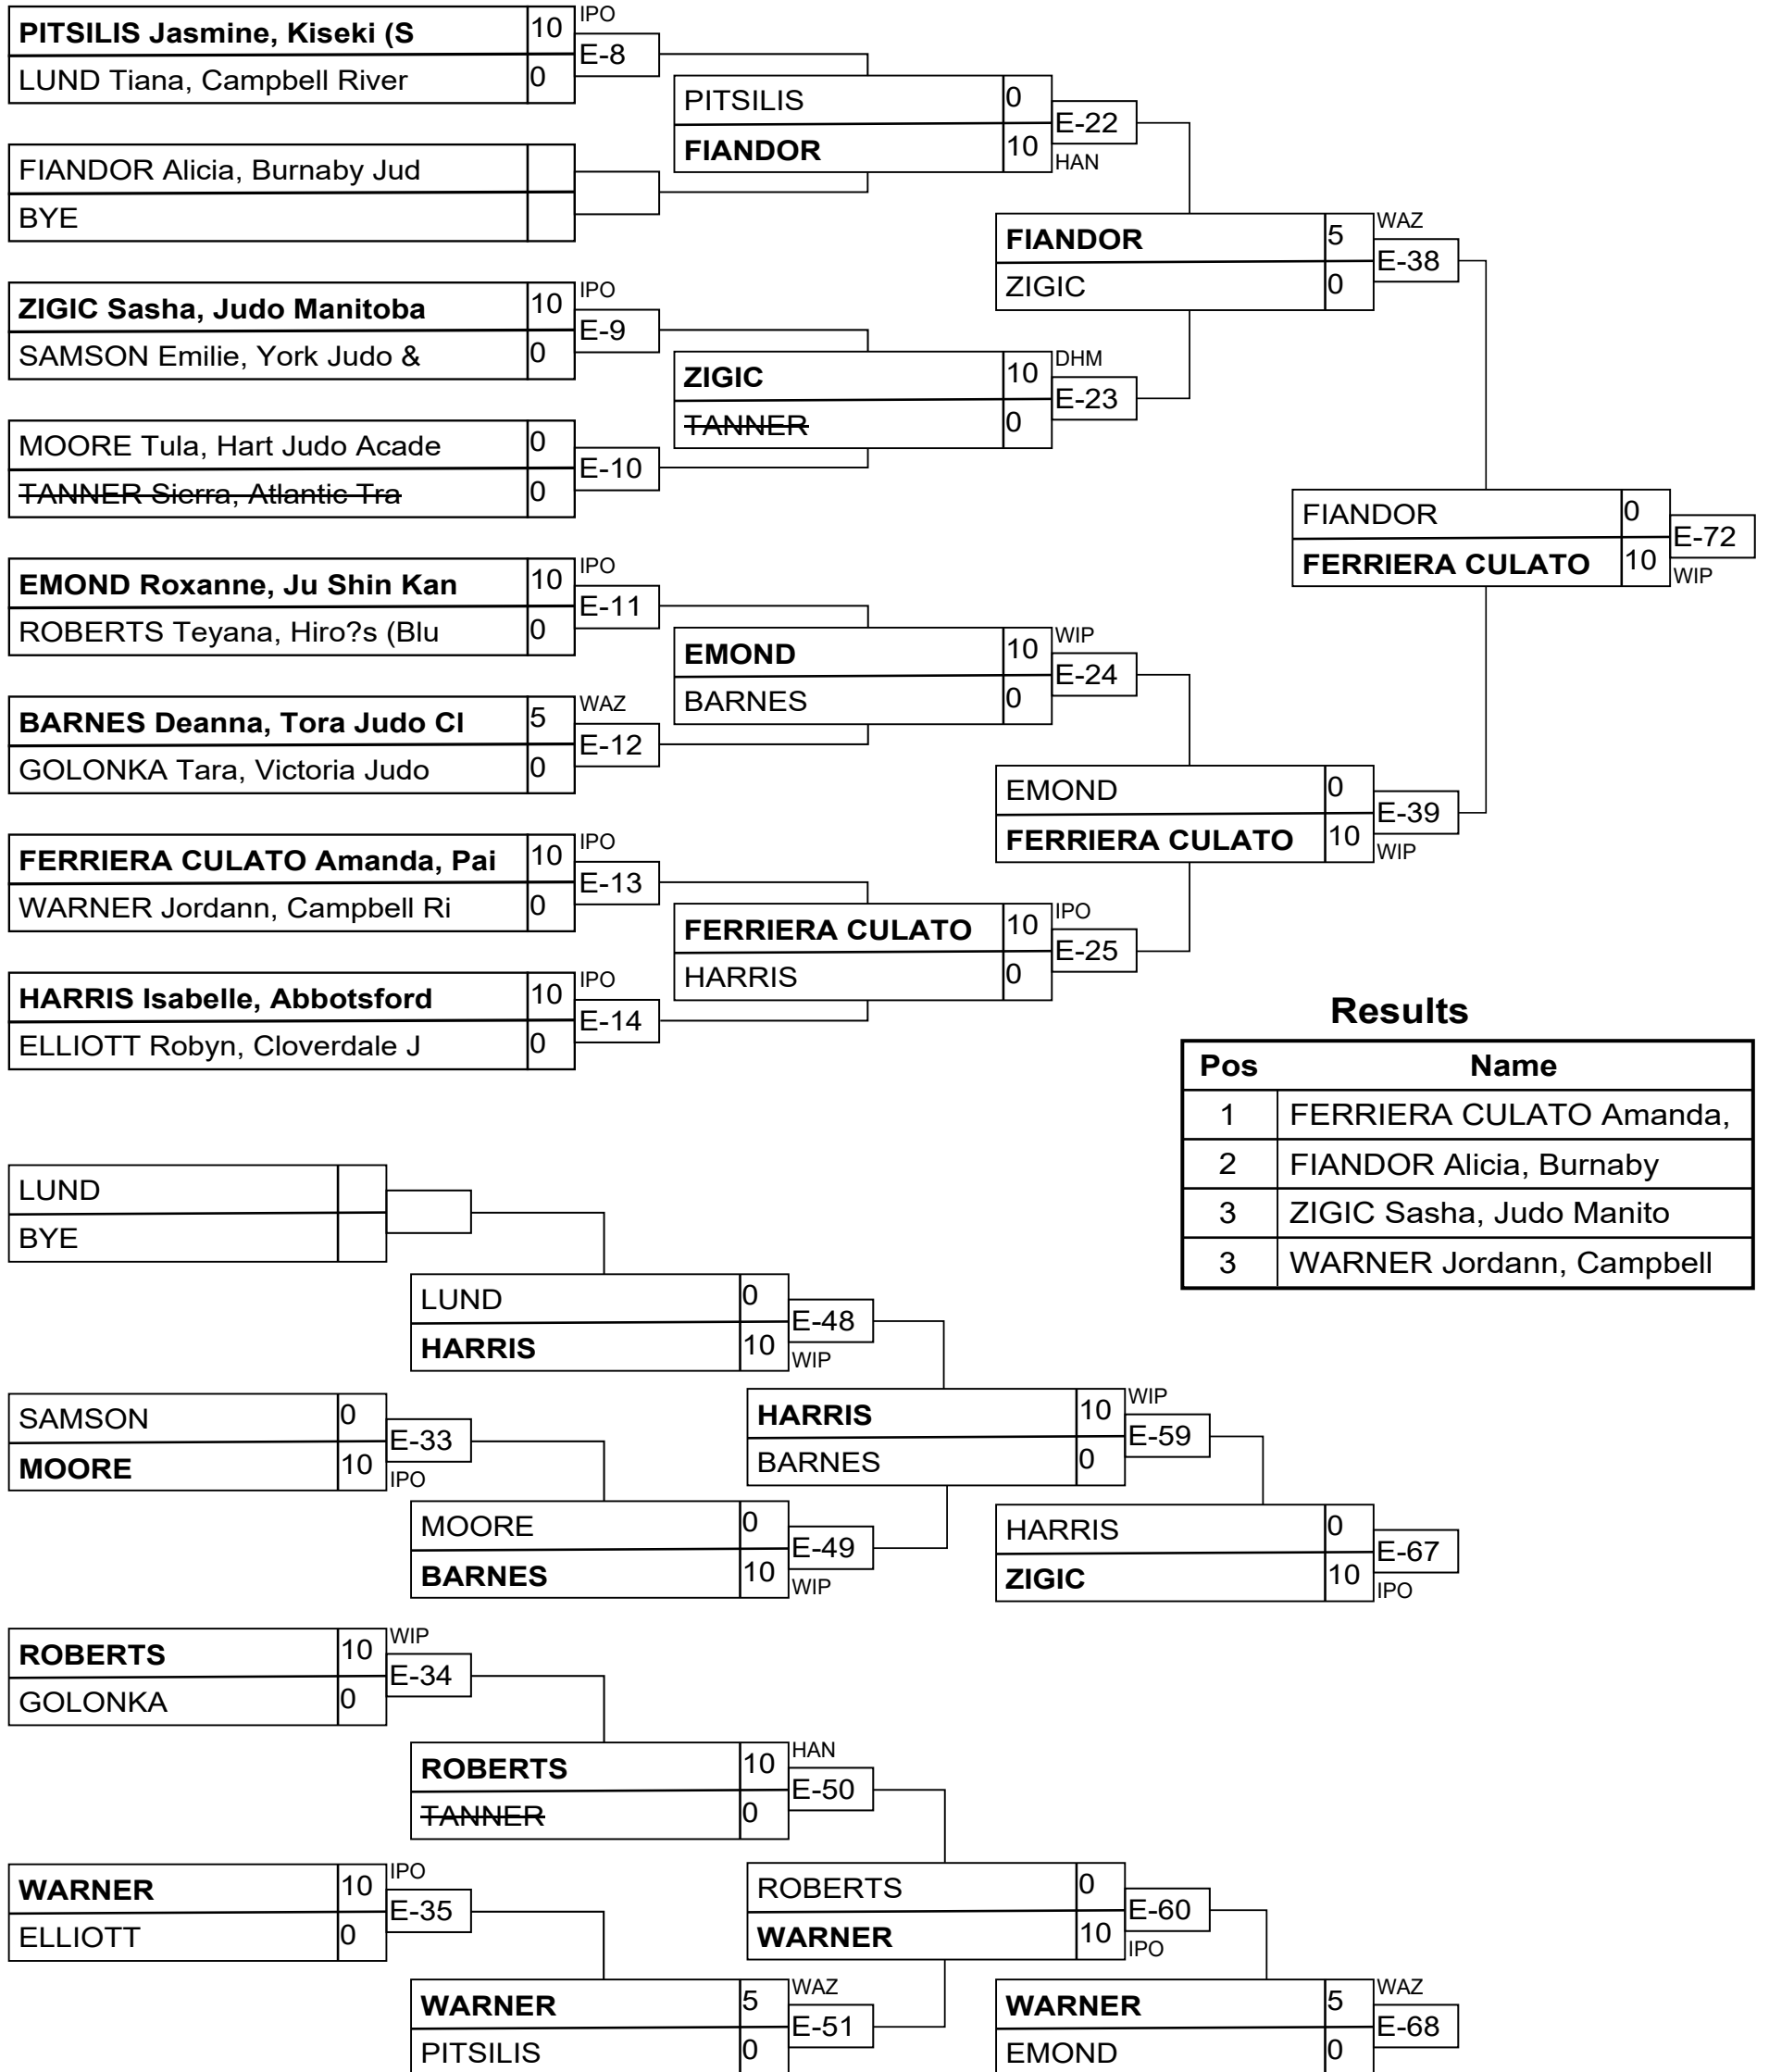

Senior Advanced Women -57kg

Results

Pos	Name
1	PITSILIS Camelia, Club D
2	WESTLAKE Kiera, Lethbrid
3	FIANDOR Cheyenne, Burnab
3	BATISSE Emmanuelle, Kise

Senior Advanced Women -63kg

Results

Pos	Name
1	FERRIERA CULATO Amanda,
2	FIANDOR Alicia, Burnaby
3	ZIGIC Sasha, Judo Manito
3	WARNER Jordann, Campbell