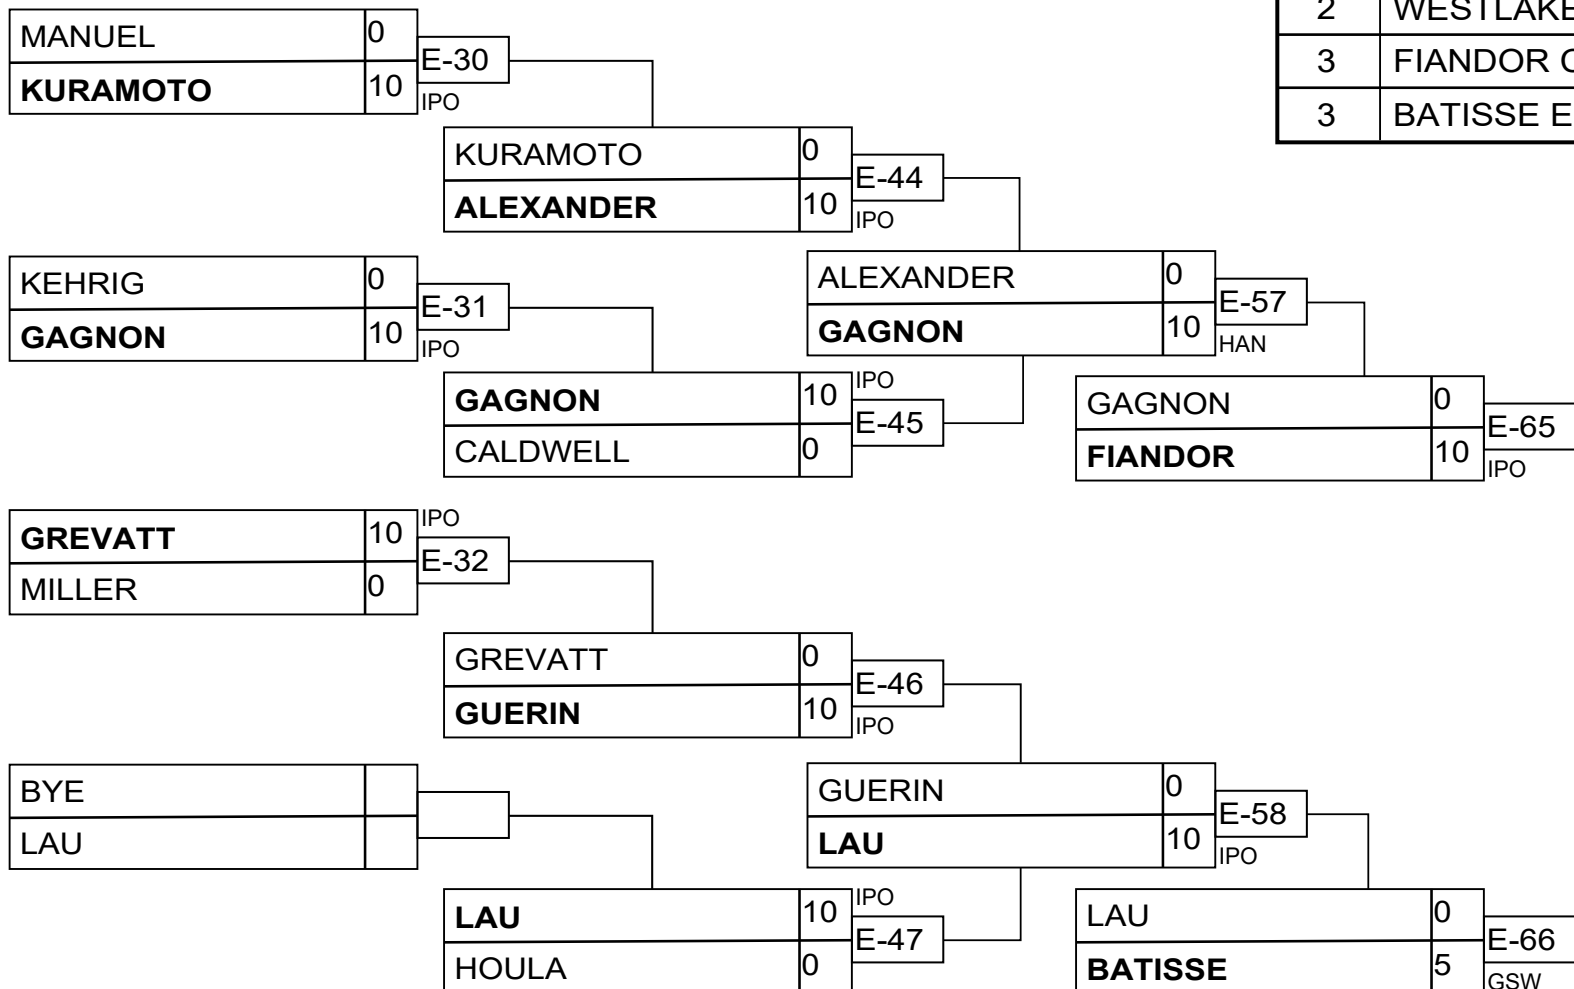

Results

Pos	Name
1	PITSILIS Camelia, Club D
2	WESTLAKE Kiera, Lethbrid
3	FIANDOR Cheyenne, Burnab
3	BATISSE Emmanuelle, Kise