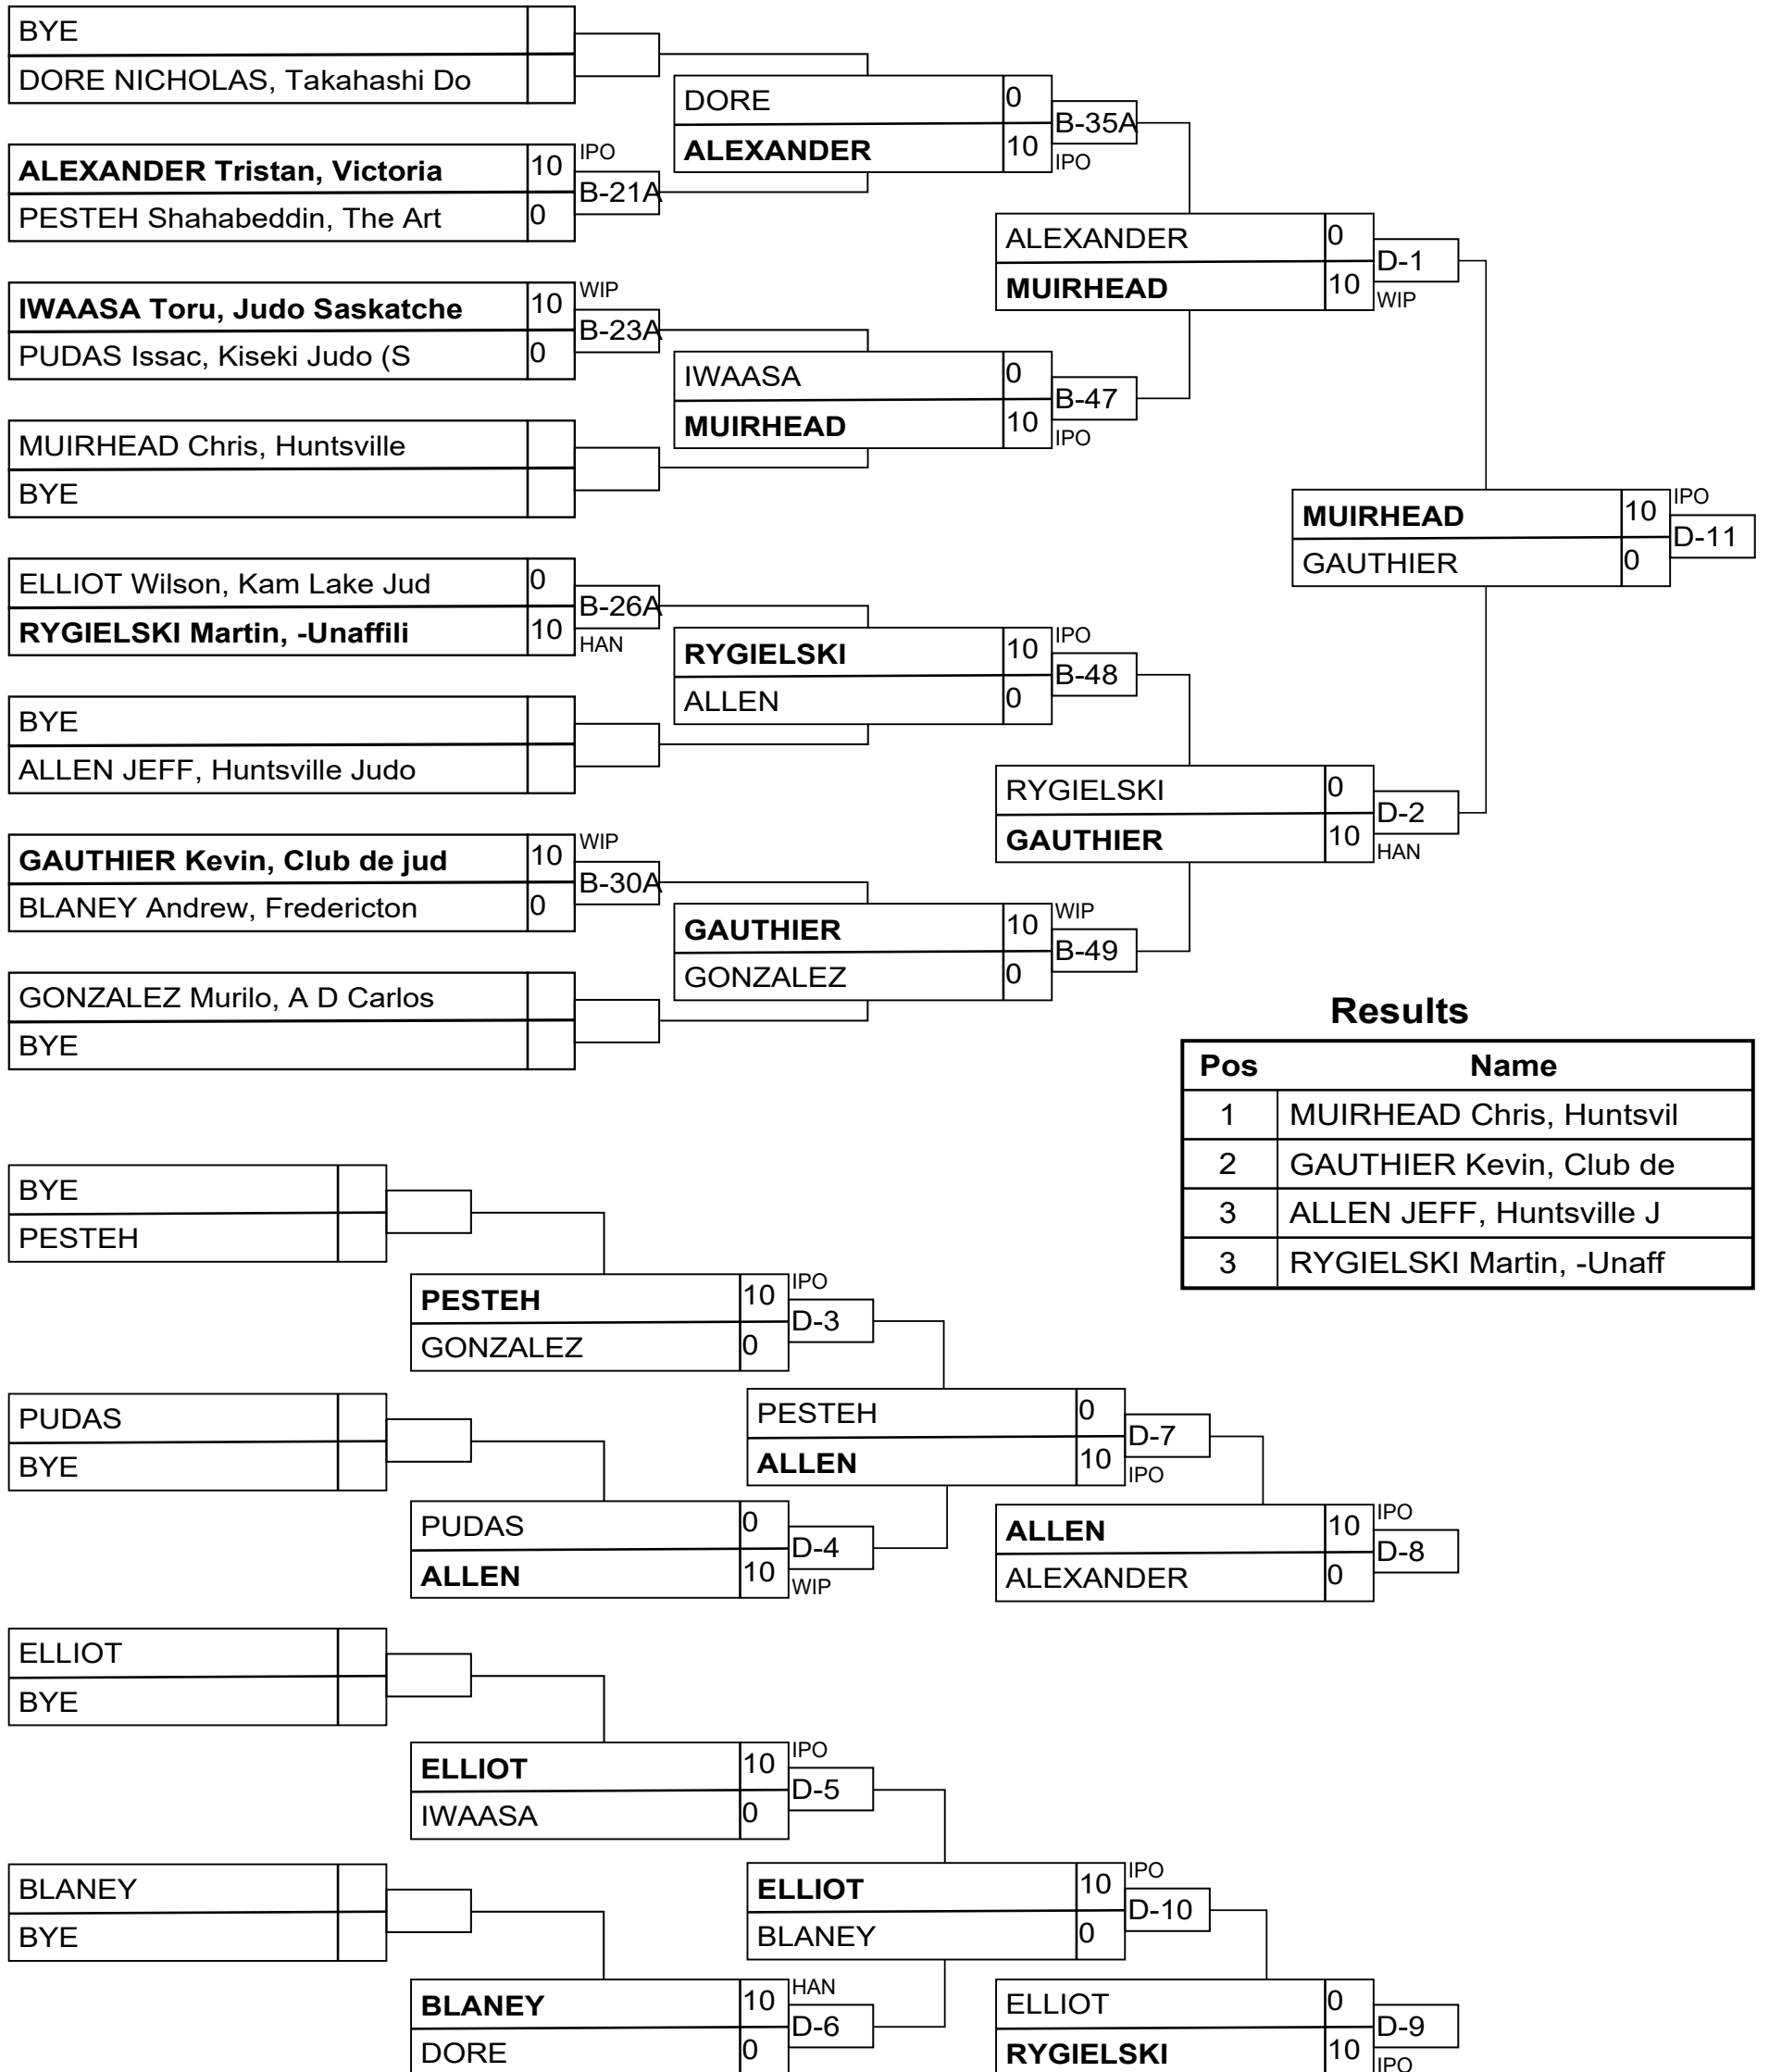

Senior Advanced Men +100kg