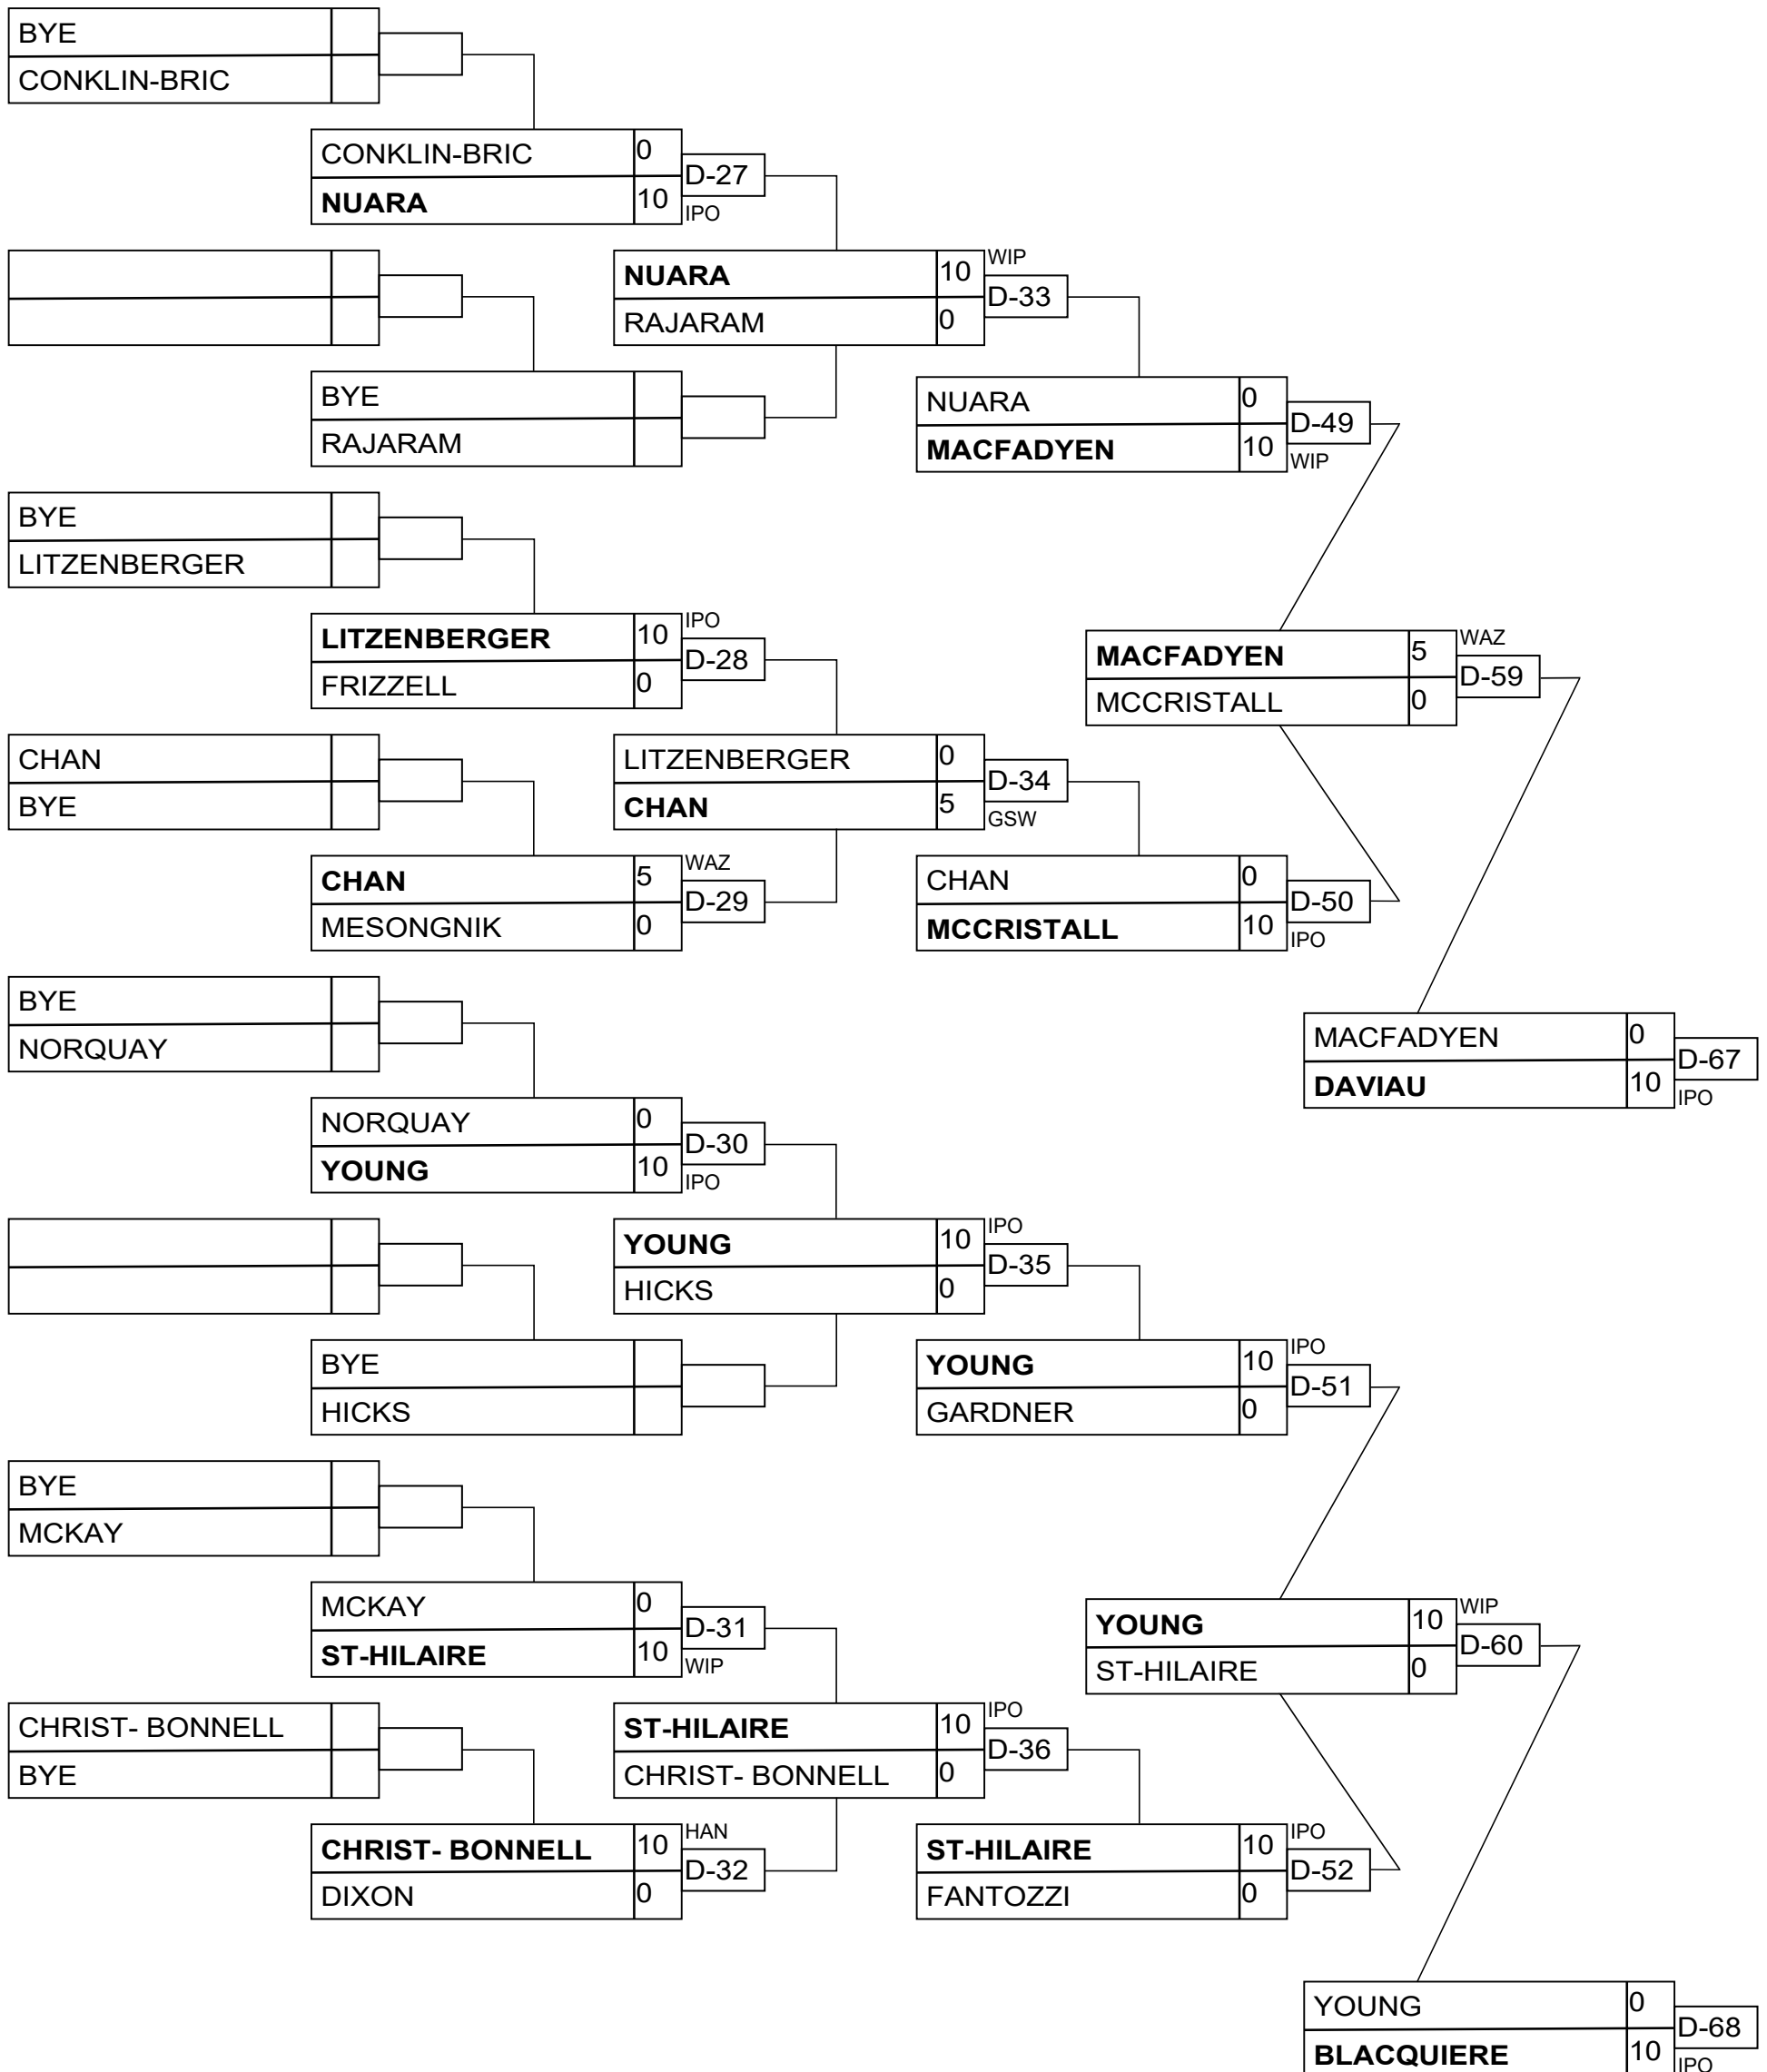

Senior Advanced Men -60kg

Pos	Name
1	CHALA Hakim, Kiseki Judo
2	DEMAERE Joel, lethbridge
3	DAVIAU Benjamin, St-Hyac
3	BLACQUIERE Arno, Judokas

Senior Advanced Men -60kg

Senior Advanced Men -66kg

Results	
Pos	Name
1	FRASCADORE Julien, Budo
2	LEMIRE Justin, Métropoli
3	MAHMOUD Ossama, Challeng
3	BERLINER Ari, JMJC (Shod