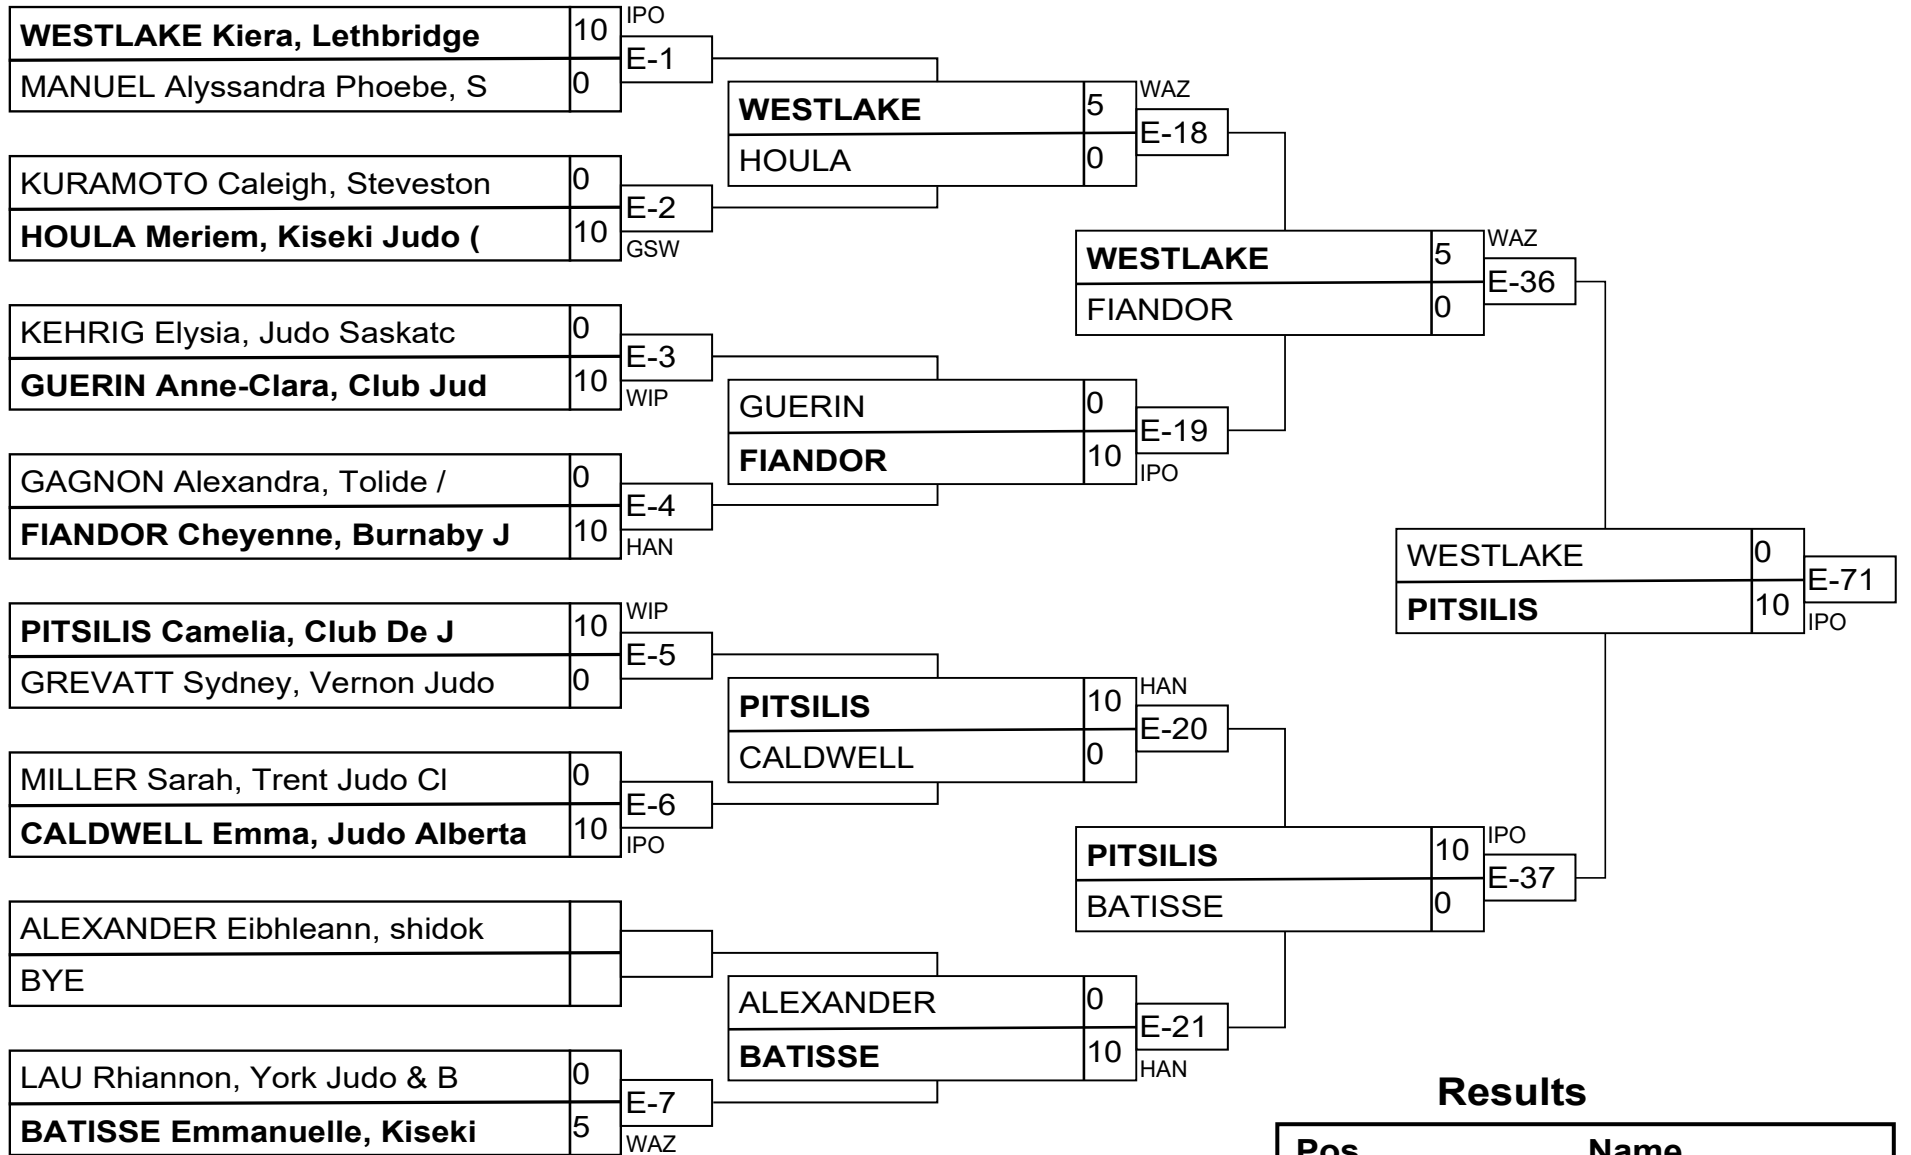

Senior Advanced Women -57kg