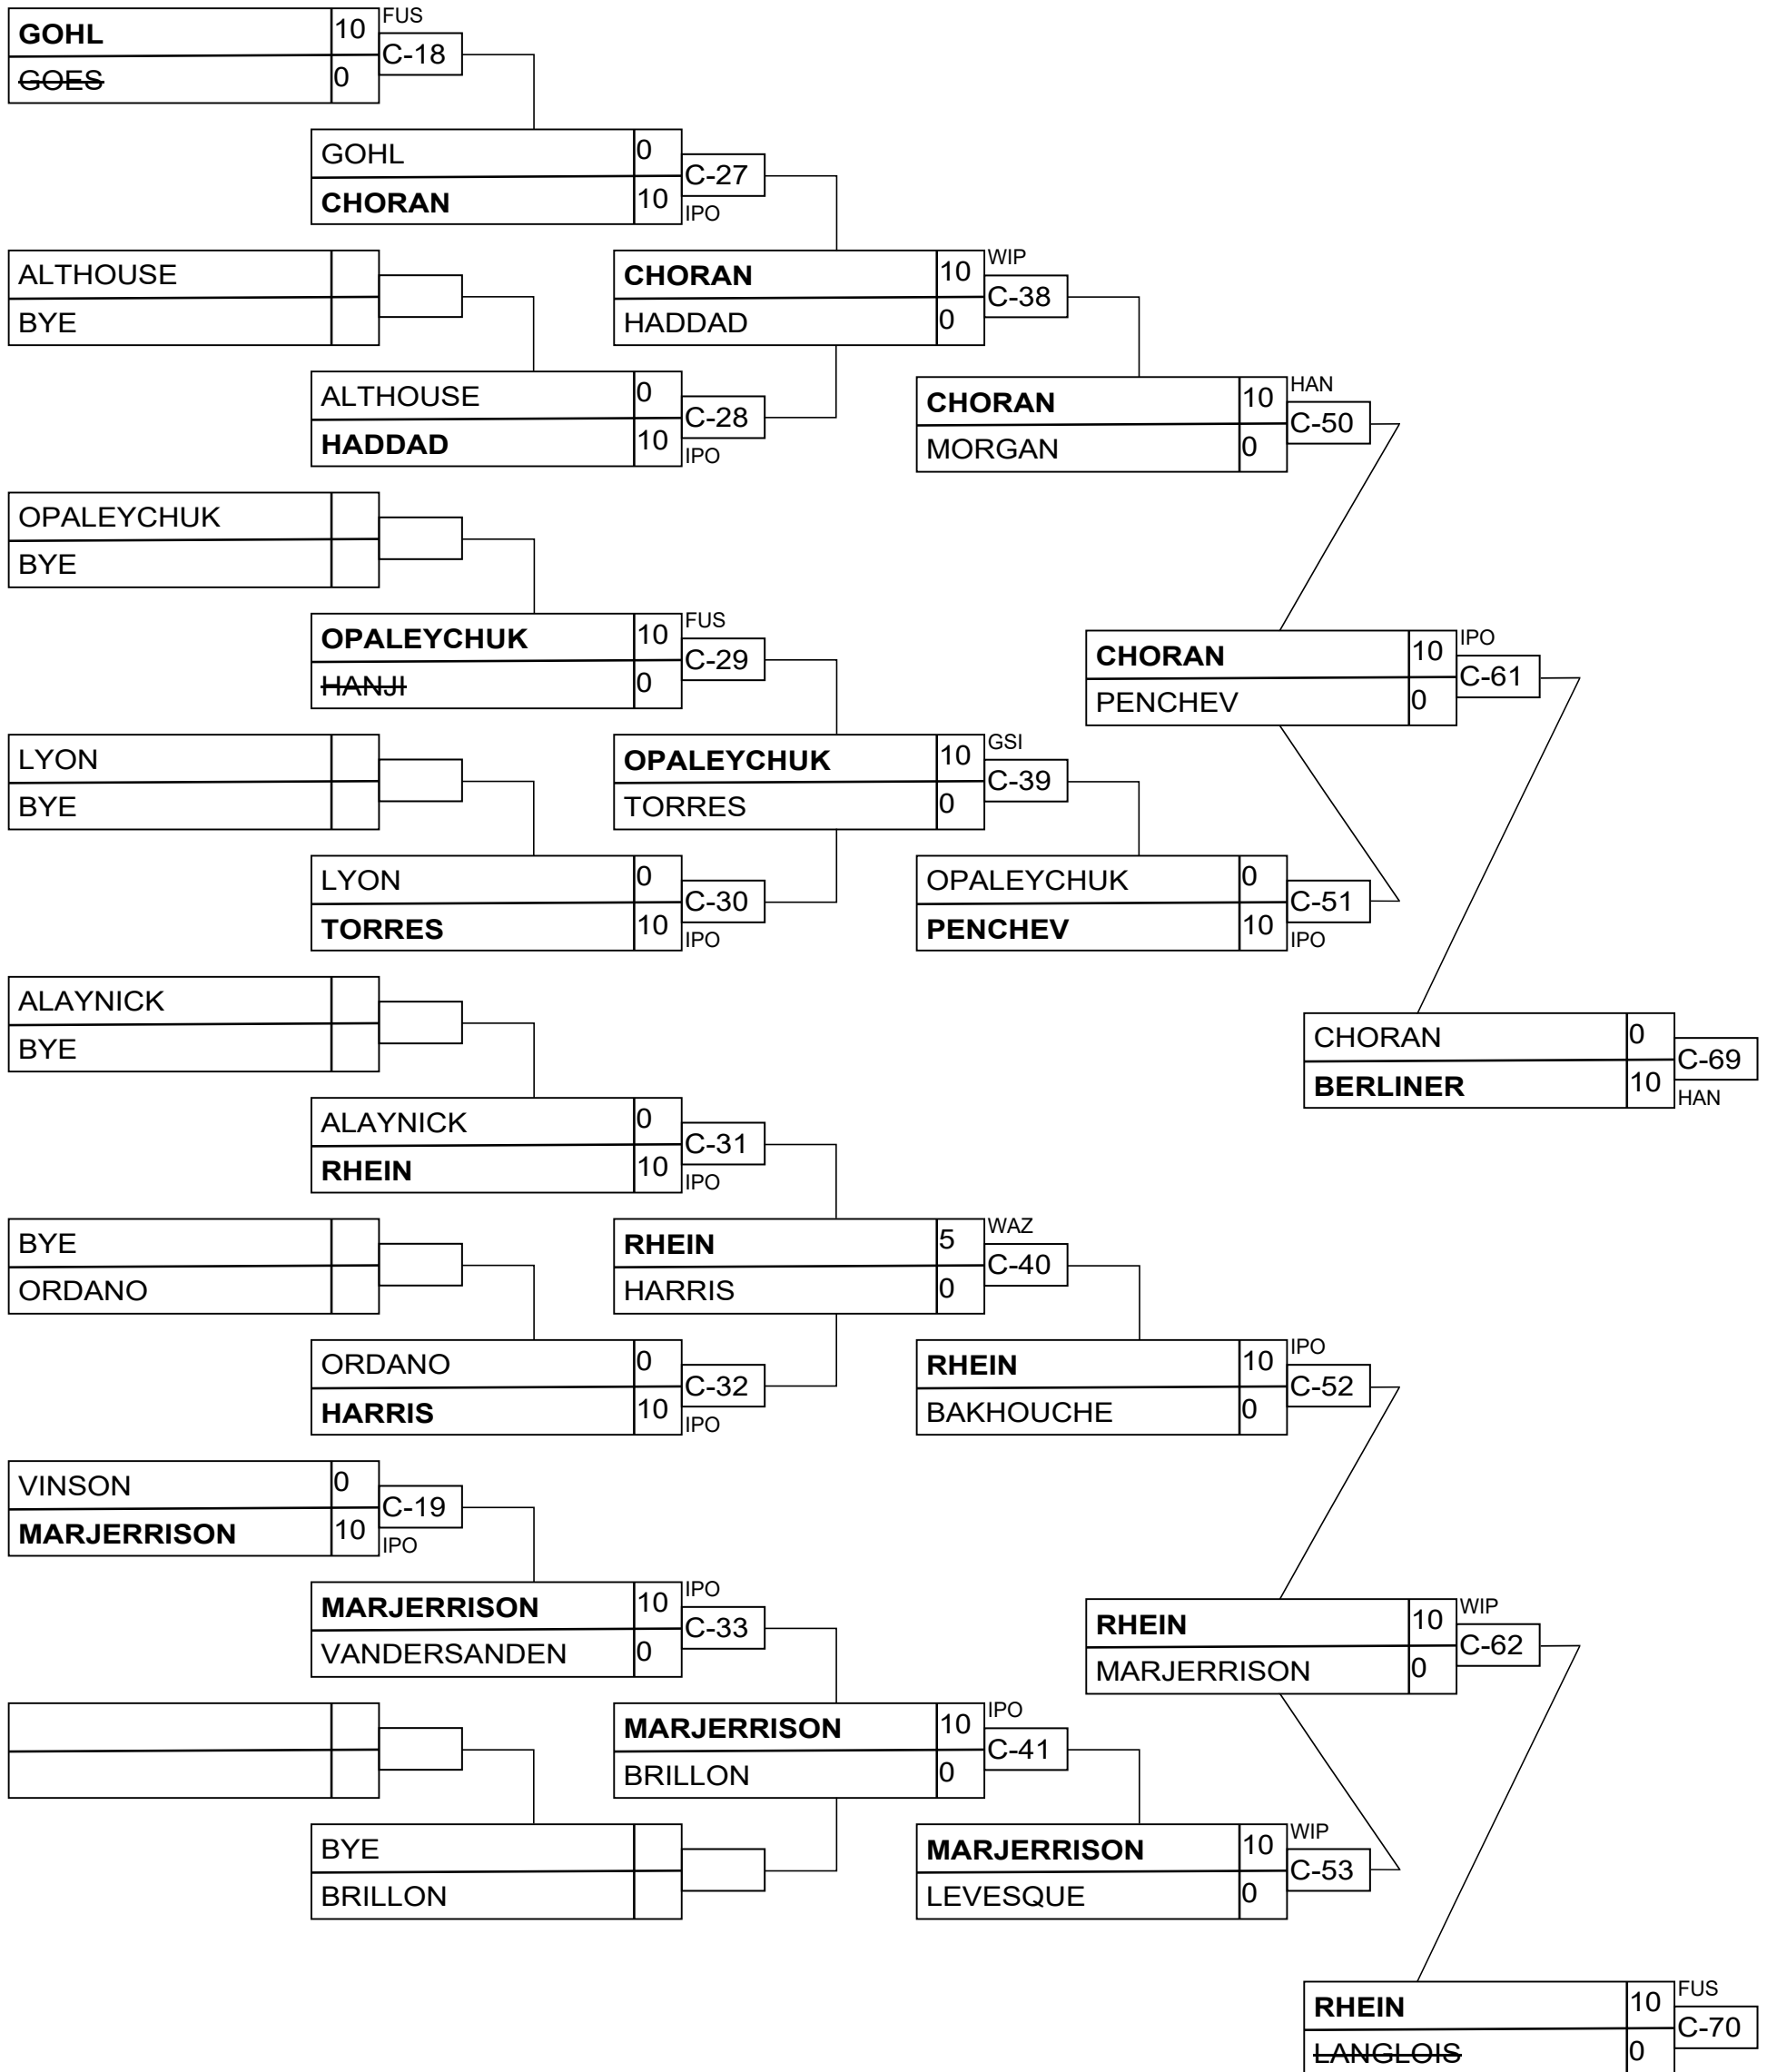

Senior Advanced Men -81kg