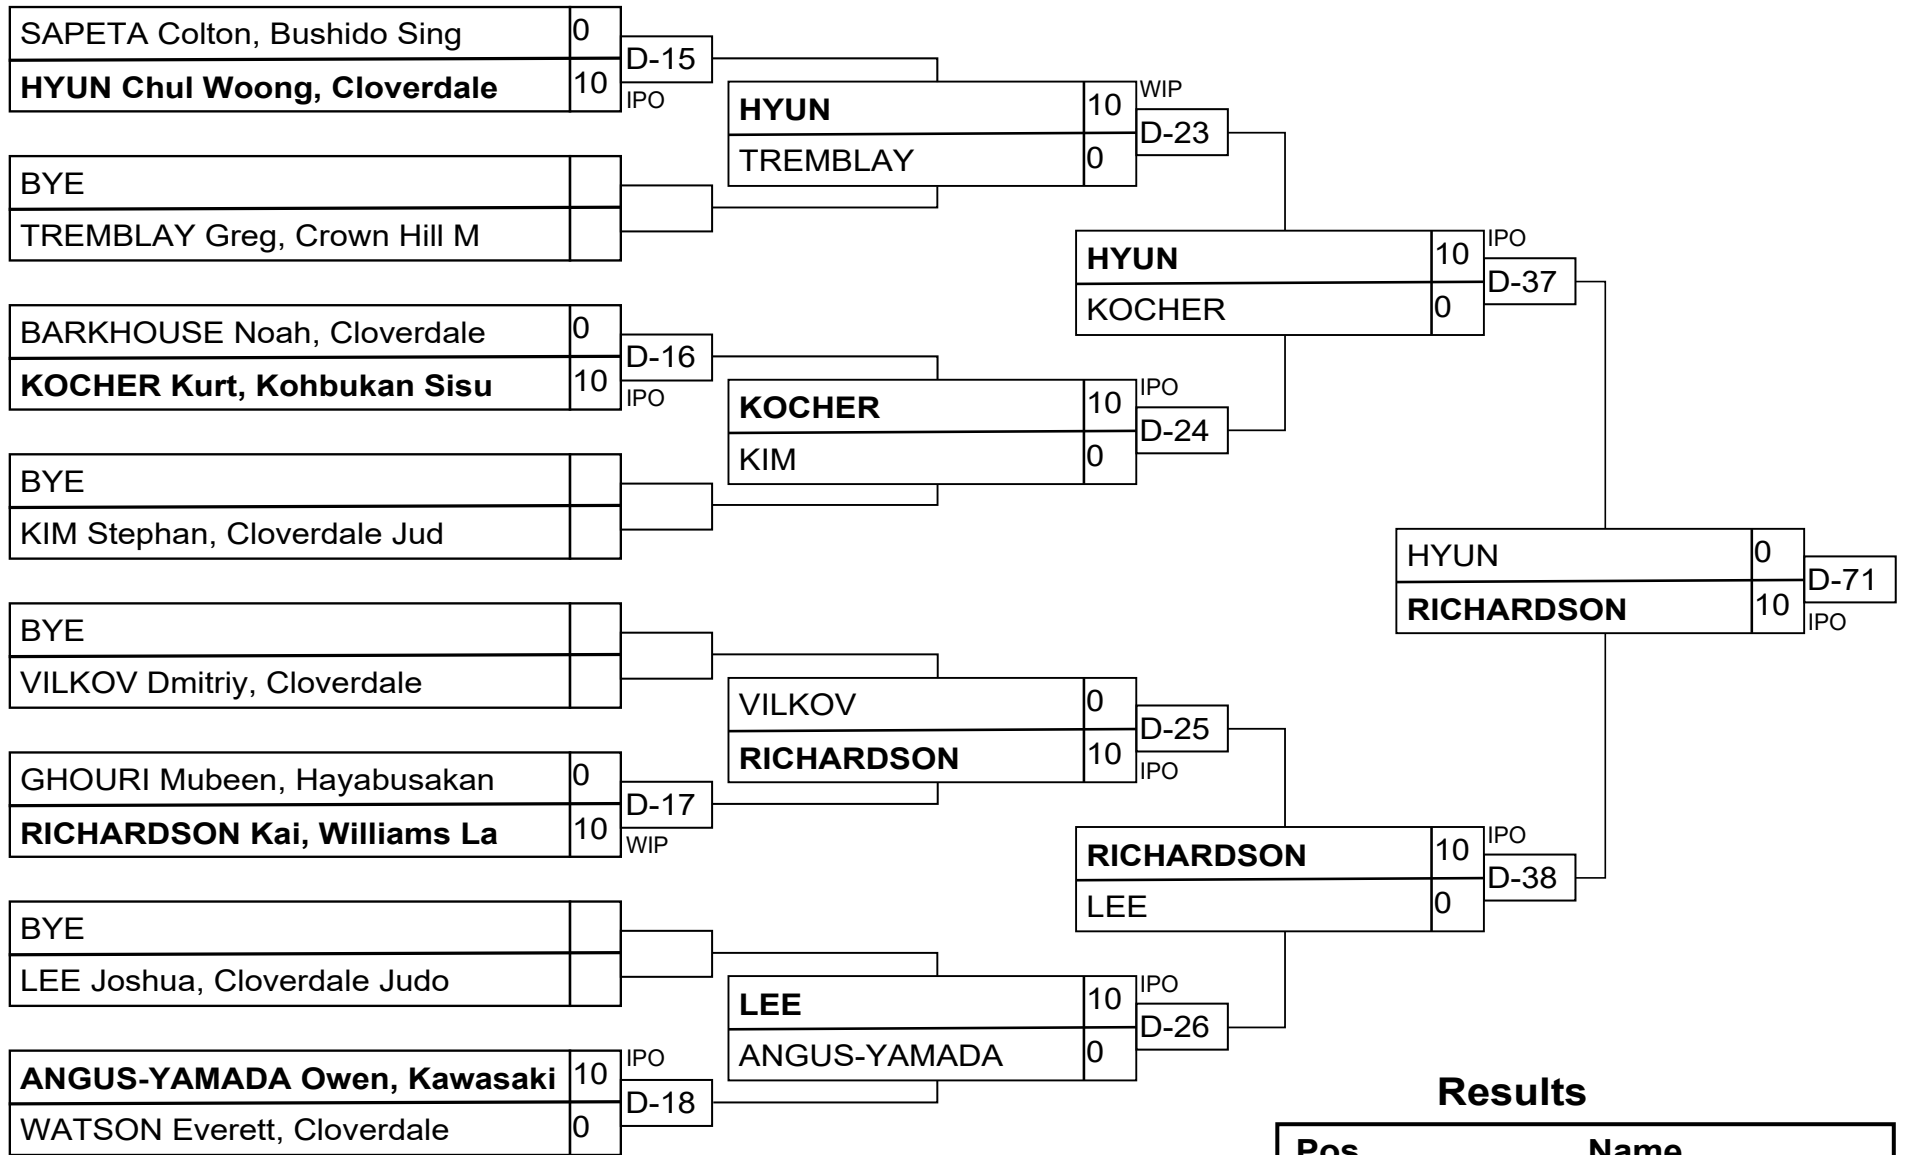

Senior Novice Men Light-Heavy