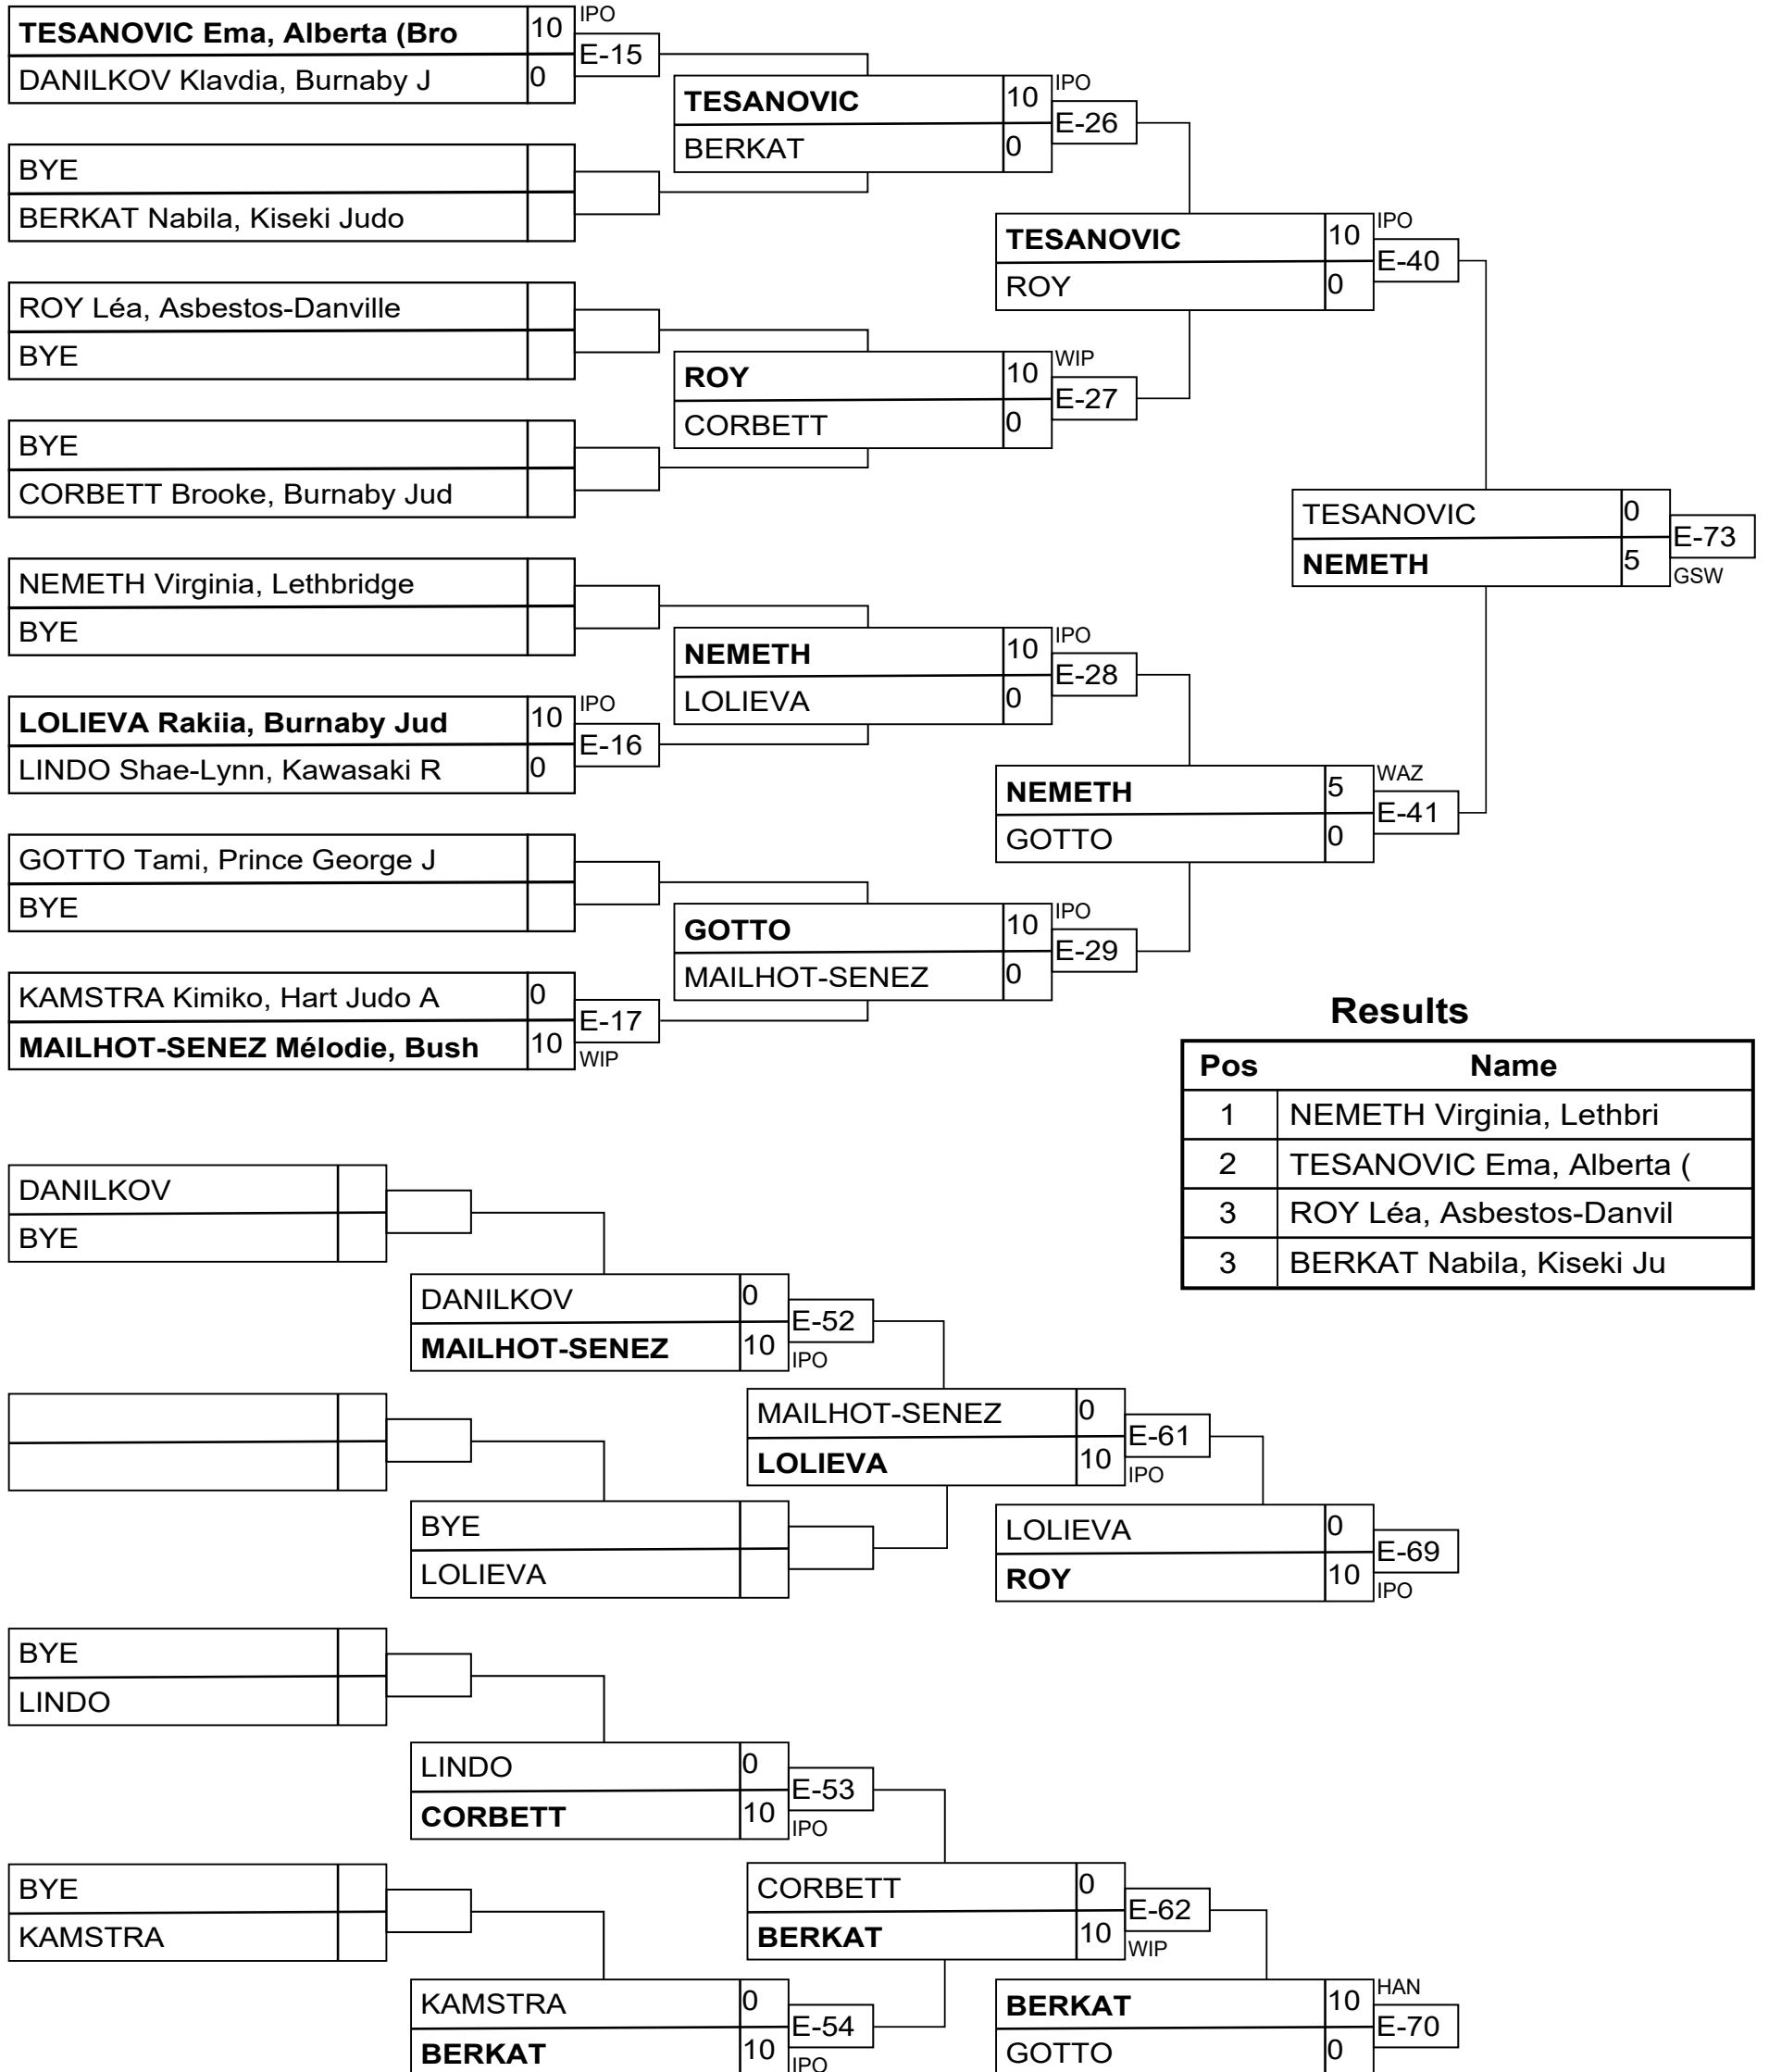

Senior Advanced Women -48kg