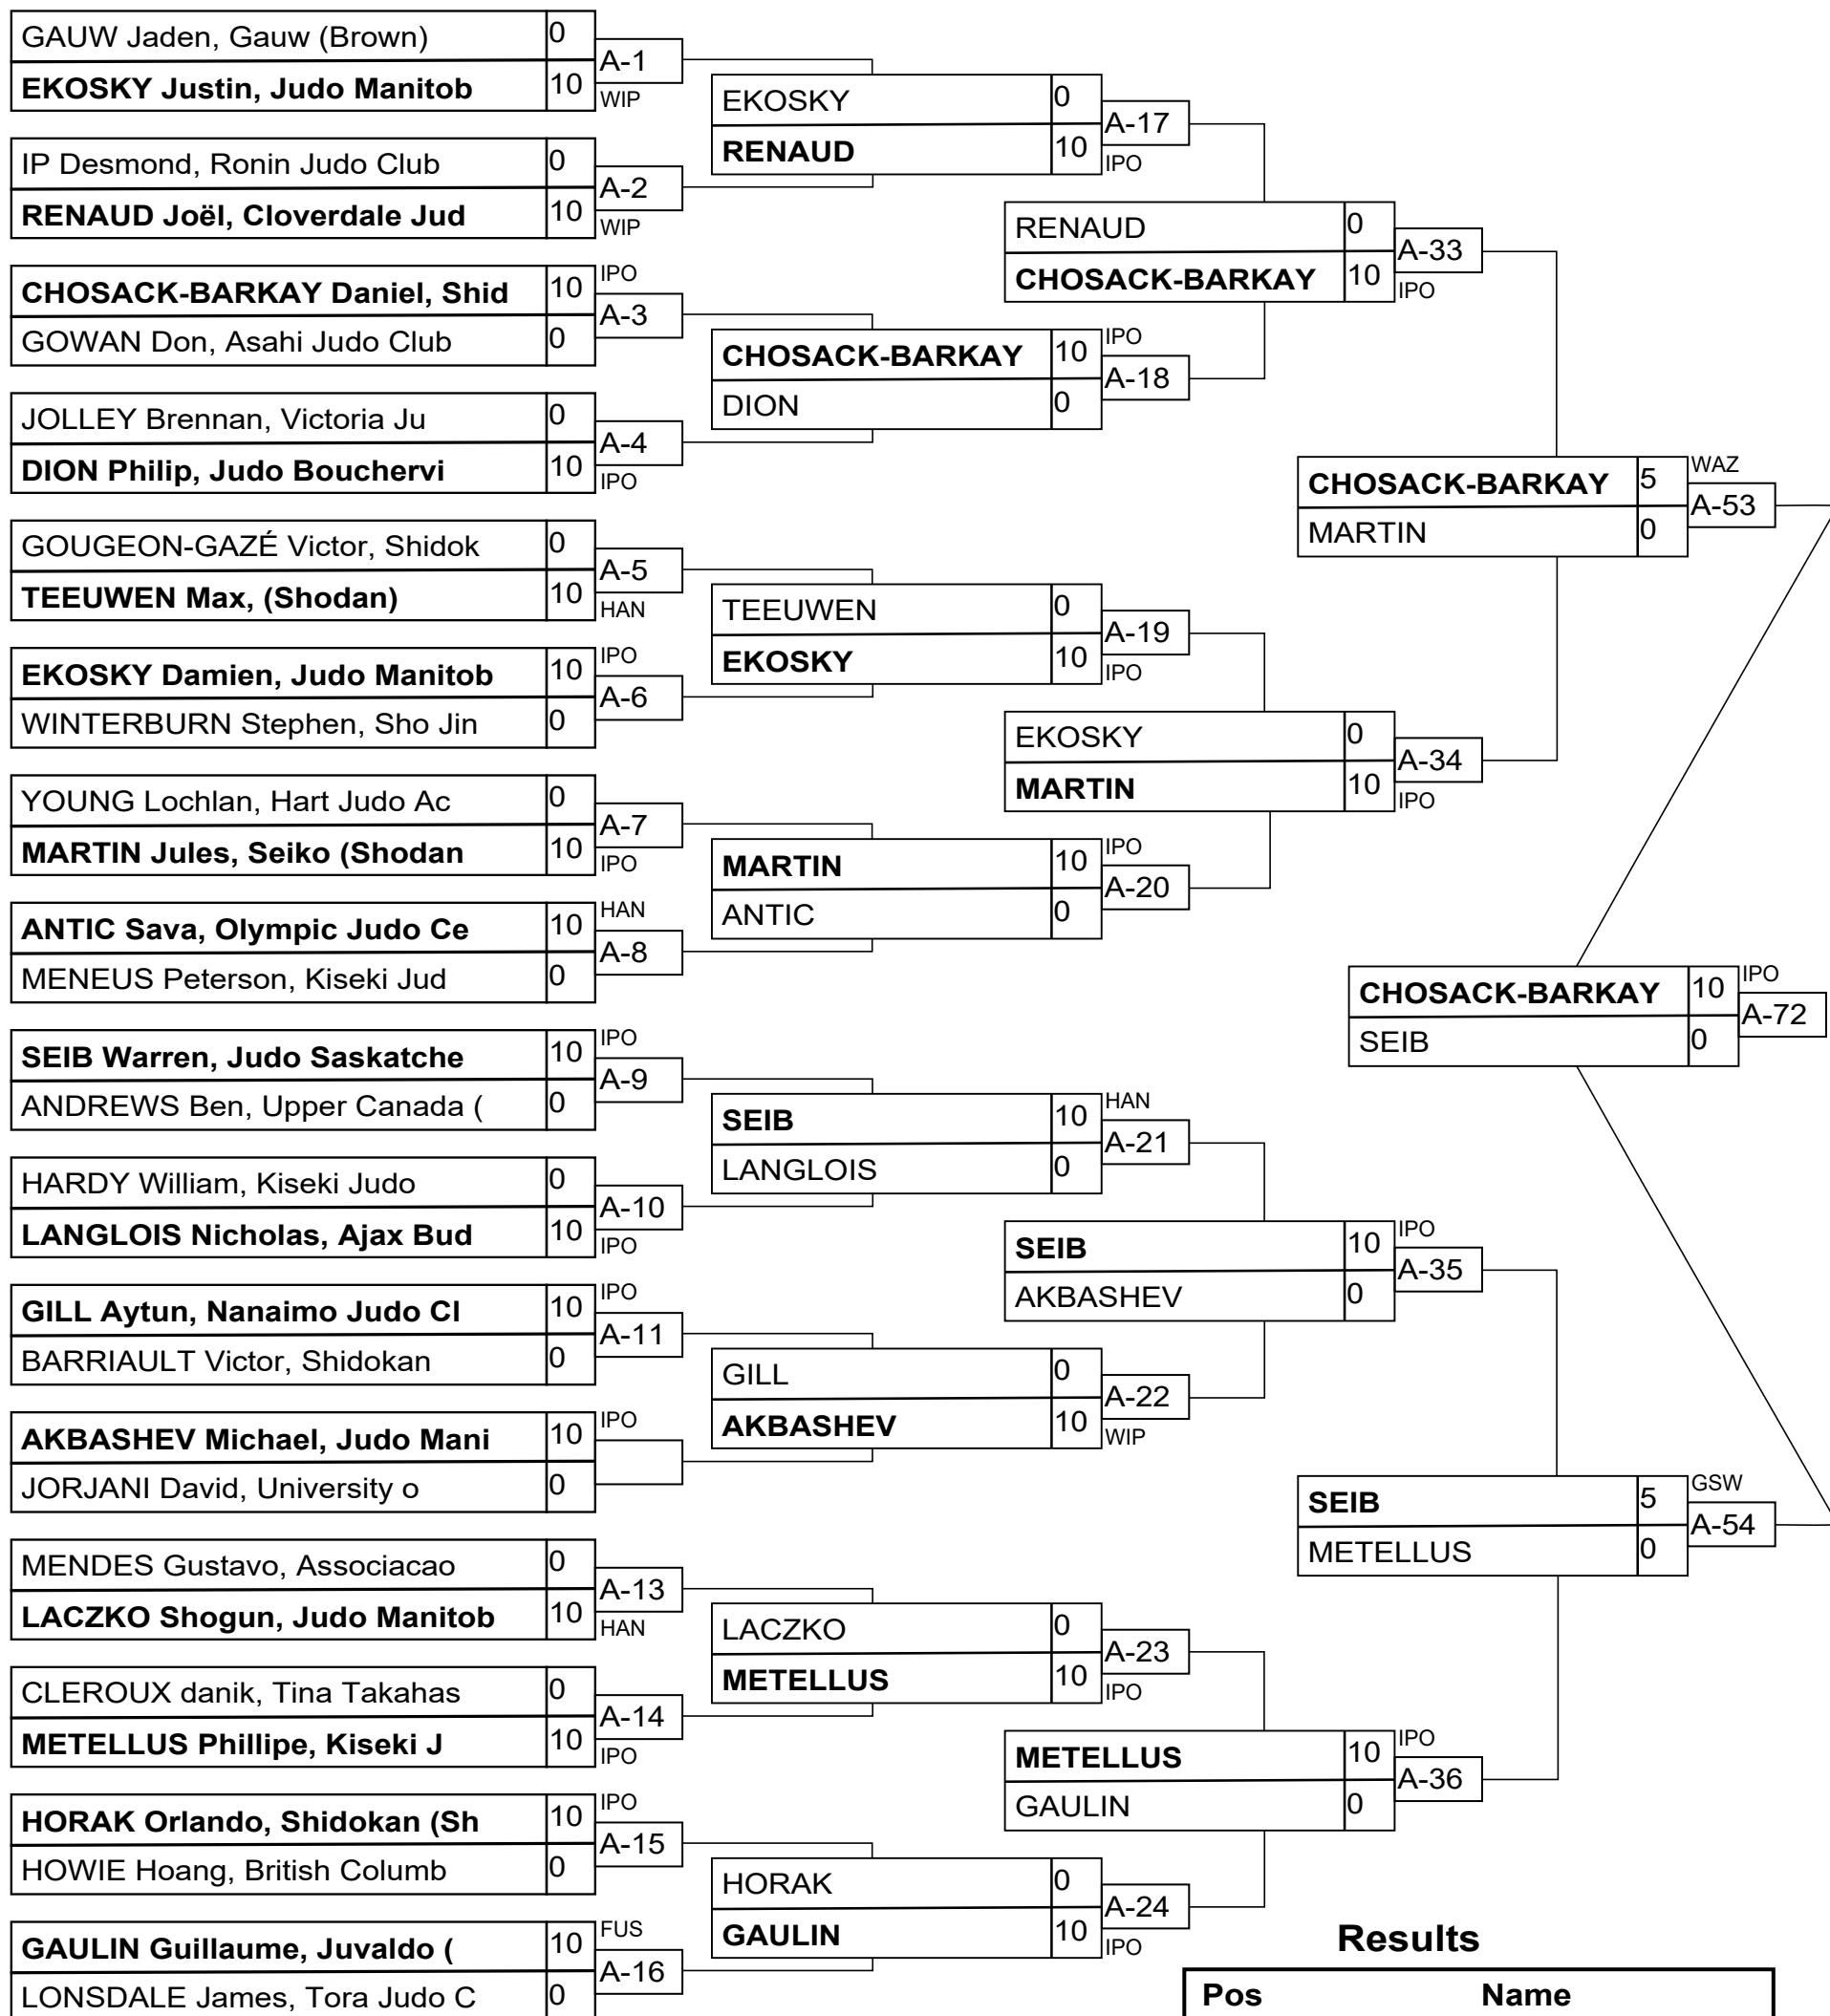

Senior Advanced Men -73kg