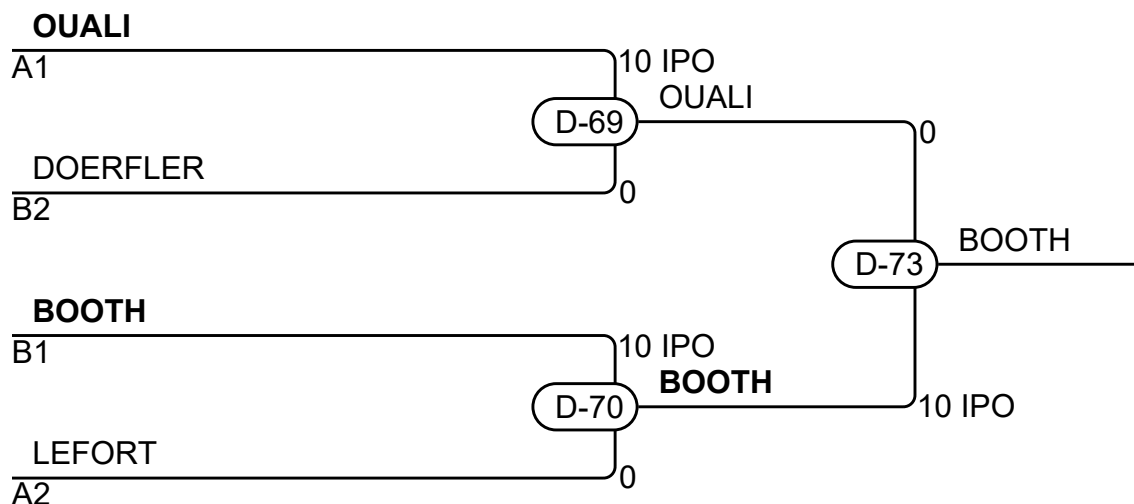

Senior Advanced Women -70kg

Competitors A

#	Name	Grade	Club	1	2	3	4	Wins	Pts	Pos
1	CALDER Mira	Blue	Burnaby Judo Club	XX			10	1	10	3
2	LEFORT Alexandria	Brown	Sheffield Judo Club	5	XX		10	2	15	2
3	OUALI ilhem	Shodan	club saint leonard	10	10	XX	10	3	30	1
4	PEACOCK Emmerson	Blue	Asahi Judo Club				XX	0	0	4

Matches A

Match	White	Blue	Result	Time	Code
D-41	CALDER Mira 1 2	LEFORT Alexandria	0 - 5	2:38	WAZ
D-42	OUALI ilhem 3 4	PEACOCK Emmerson	10 - 0	0:30	WIP
D-53	CALDER Mira 1 3	OUALI ilhem	0 - 10	1:11	IPO
D-54	LEFORT Alexandria 2 4	PEACOCK Emmerson	10 - 0	0:09	IPO
D-61	CALDER Mira 1 4	PEACOCK Emmerson	10 - 0	1:06	WIP
D-62	LEFORT Alexandria 2 3	OUALI ilhem	0 - 10	3:11	WIP

Competitors B

#	Name	Grade	Club	5	6	7	Wins	Pts	Pos
5	DOERFLER Bailey	Brown	York Judo & BJJ	XX		10	1	10	2
6	BOOTH Brae	Brown	Burnaby Judo Club	10	XX	10	2	20	1
7	JACOBS Yana	Blue	Campbell River Judo Club			XX	0	0	3

Matches B

Match	White	Blue	Result	Time	Code
D-43	DOERFLER Bailey 5 6	BOOTH Brae	0 - 10	0:27	IPO
D-55	DOERFLER Bailey 5 7	JACOBS Yana	10 - 0	2:52	HAN
D-63	BOOTH Brae 6 7	JACOBS Yana	10 - 0	0:14	IPO

Results

Pos	Name
1	BOOTH Brae, Burnaby Judo Club
2	OUALI ilhem, club saint leonard
3	DOERFLER Bailey, York Judo & BJJ
3	LEFORT Alexandria, Sheffield Judo Club