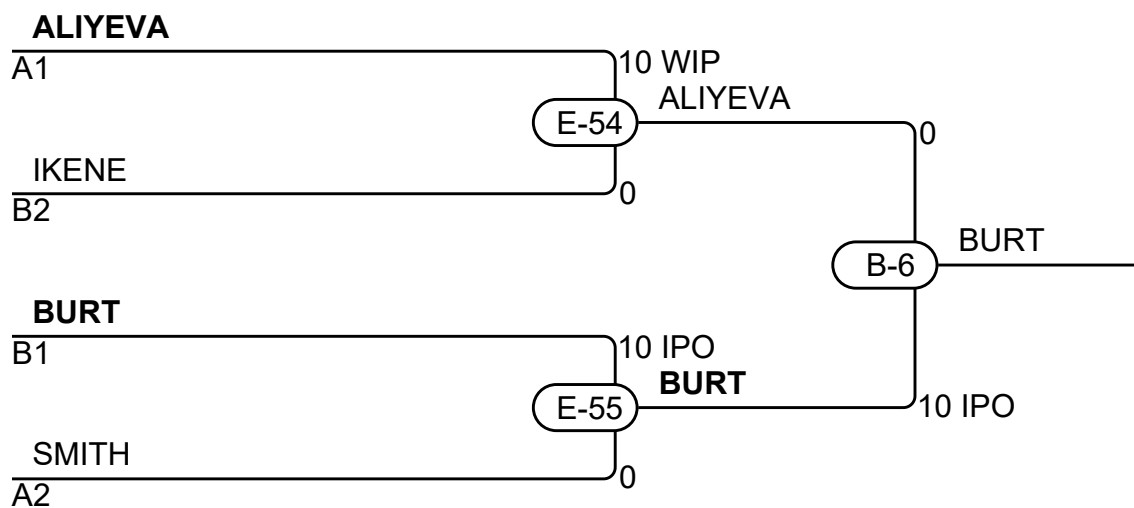

U21F -78kg

Competitors/Compétiteurs A

#	Name/Nom	Club	1	2	3	W/G	Pts	Pos
1	HARRIS Emily	ON/Mountainside	XX			0	0	3
2	SMITH Abigail	NS/Numa	7	XX		1	7	2
3	ALIYEVA Emiliya	AB/Hiro's	10	10	XX	2	20	1

Pool A

Match	White/Blanc			Blue/Bleu	Res/Rés	Tim/Tmp	Code
E-20	HARRIS Emily	1	2	SMITH Abigail	0 - 7	4:00	WAZ
E-34	HARRIS Emily	1	3	ALIYEVA Emiliya	0 - 10	1:25	IPO
E-45	SMITH Abigail	2	3	ALIYEVA Emiliya	0 - 10	3:17	WIP

Competitors/Compétiteurs B

#	Name/Nom	Club	4	5	6	W/G	Pts	Pos
4	HARD KUCEROVA Sophie	NB/Otoshi Dieppe	XX			0	0	3
5	BURT Kiera	ON/Upper Canada	10	XX	10	2	20	1
6	IKENE Loundja	QC/Kiseki	10		XX	1	10	2

Pool B

Match	White/Blanc			Blue/Bleu	Res/Rés	Tim/Tmp	Code
E-21	HARD KUCEROVA Sophie	4	5	BURT Kiera	0 - 10	0:18	IPO
E-35	HARD KUCEROVA Sophie	4	6	IKENE Loundja	0 - 10	3:04	HAN
E-46	BURT Kiera	5	6	IKENE Loundja	10 - 0	1:40	IPO

Results/Résultats

Pos	Name/Nom
1	BURT Kiera, ON/Upper Canada
2	ALIYEVA Emiliya, AB/Hiro's
3	IKENE Loundja, QC/Kiseki
3	SMITH Abigail, NS/Numa