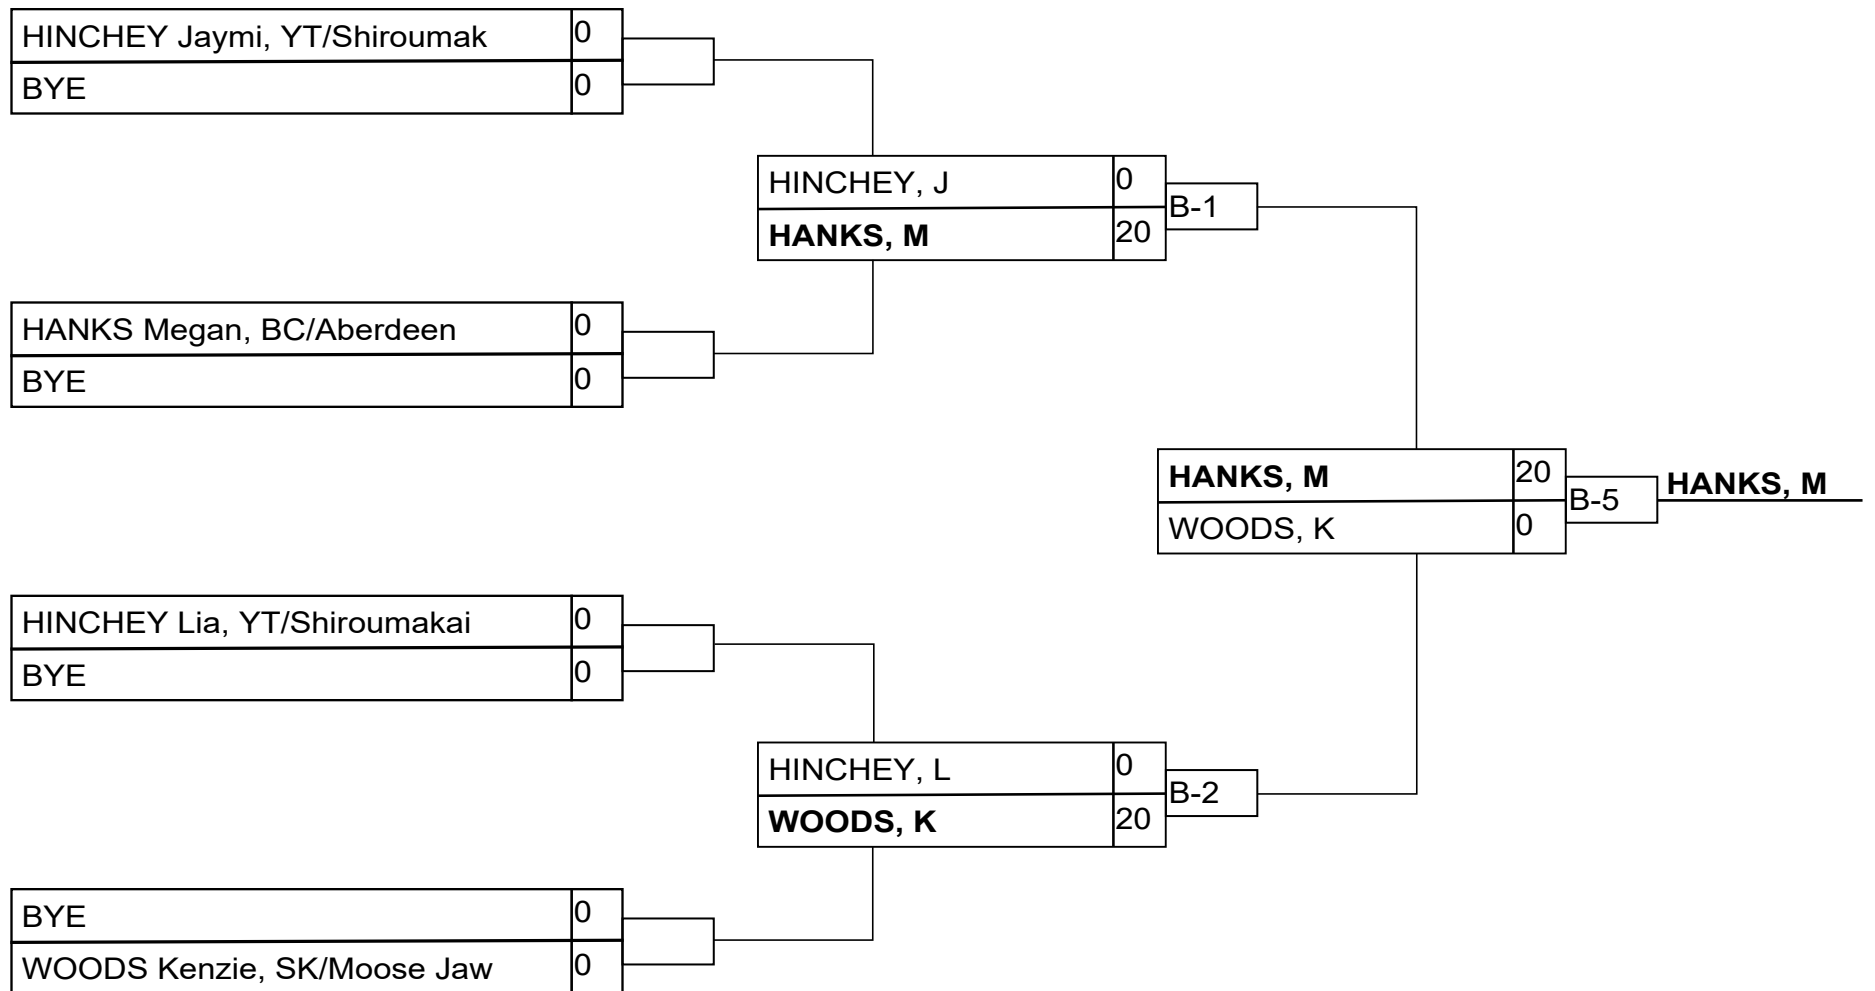

Ne-wazaF GC

Results/Résultats

Pos	Name/Nom
1	HANKS Megan, BC/Aberdeen
2	WOODS Kenzie, SK/Moose J
3	
3	